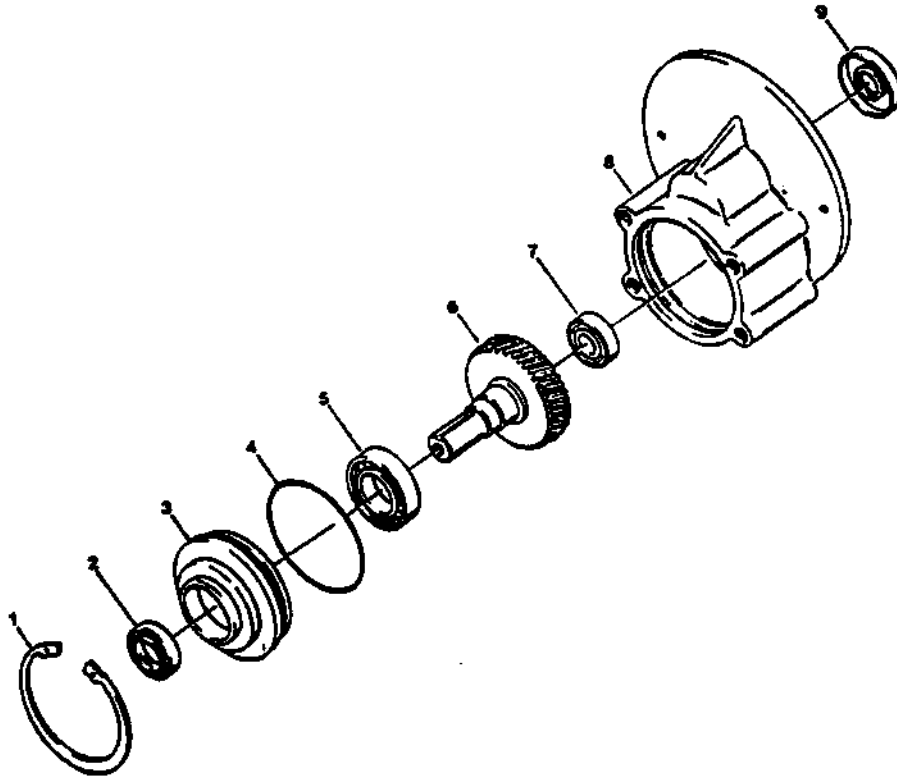

Clarke Vision 38 I - 32 I - 26 IX
Gear Box #54238A 11/93

Ref #	Part No.	Description	Qty
1	57846A	Ring, Snap	1
2	58143A	Seal, Oil, Small	1
3	52050A	Cap End	1
4	56668A	O'Ring	1
5	51176A	Bearing, Large	1
6	58316A	Bearing, Large	1
7	902605	Bearing, Small	1
8	54883A	Housing	1
9	58144A	Seal, Oil Large	1
NI		Grease	1oz.