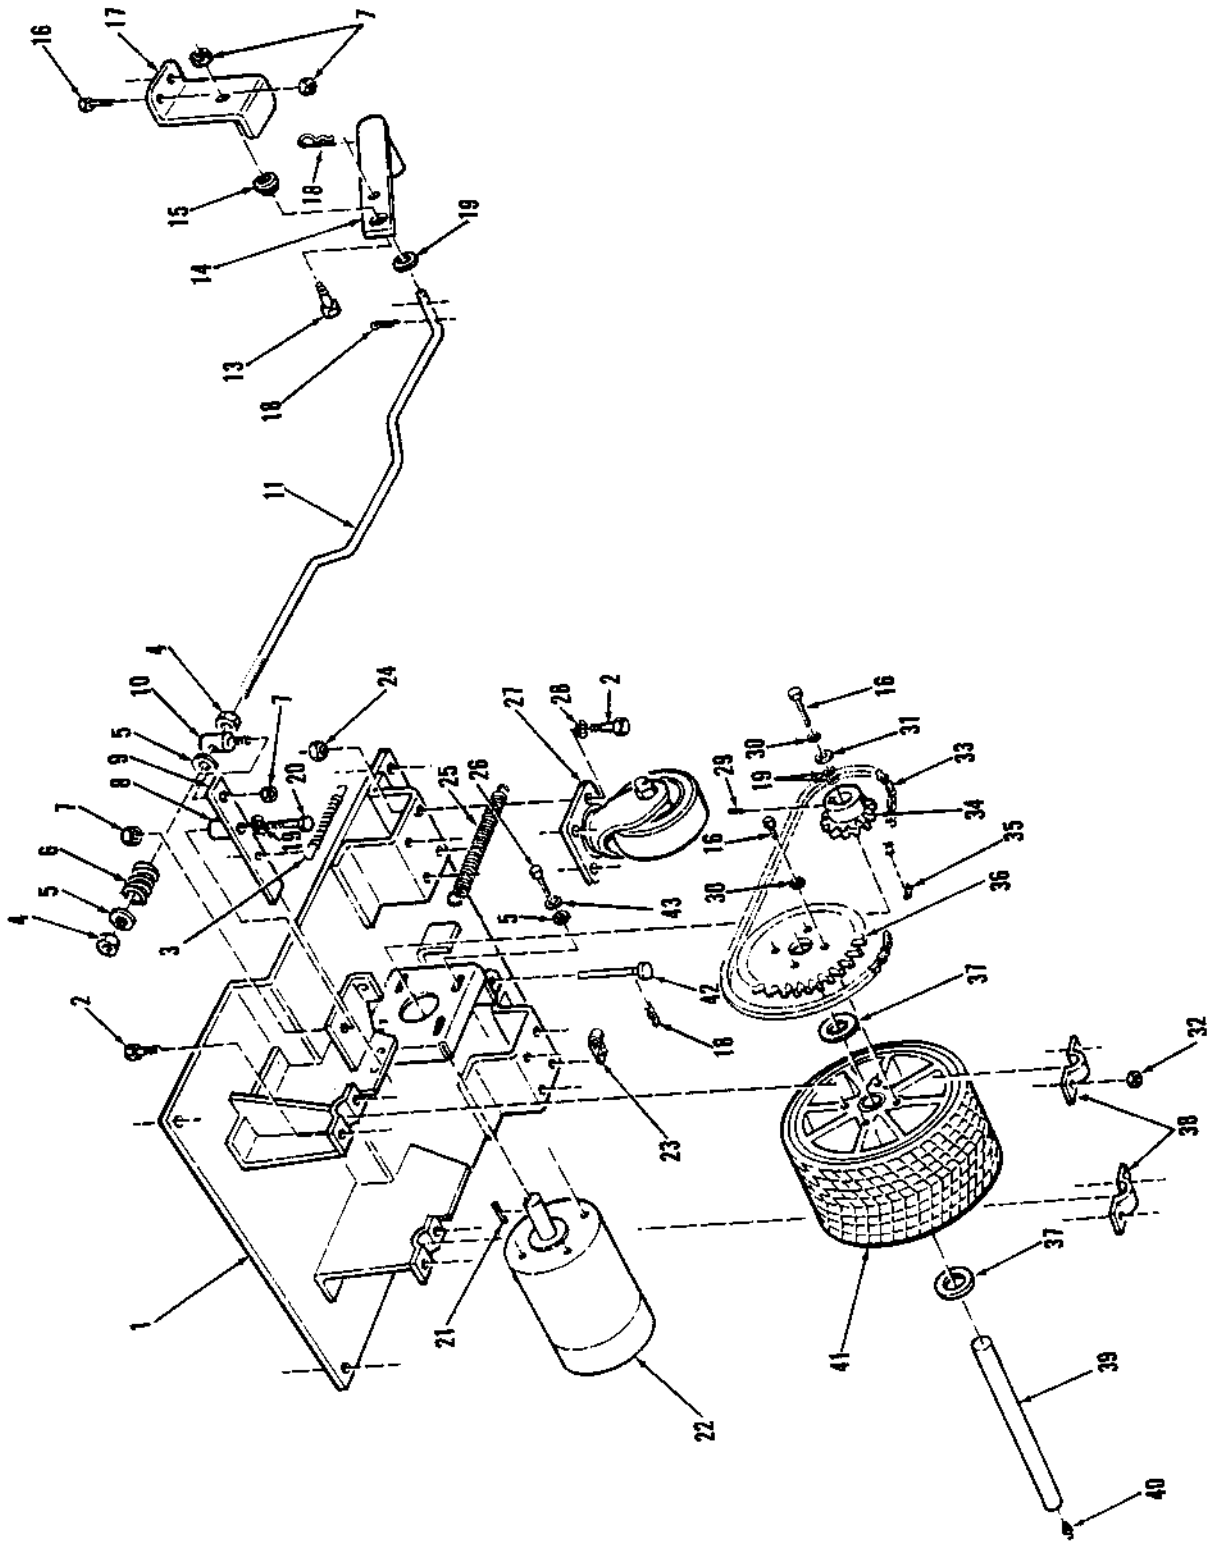

Clarke Vision 38I/32IX/32I/ 26IX/26I
Traverse System Assembly Drawing 11/93

**Clarke Vision 38I/32IX/32I/ 26IX/26I
Traverse System Assembly Parts List 11/93**

Ref #	Part No.	Description	Qty	38I	32IX	32I	26IX	26I
1	66690A	Traverse Plate	1	X	X	X	X	X
2	85727A	Screw, 3/8-16 x 1 Hex	12	X	X	X	X	X
3	848302	Brake Spring	1	X	X	X	X	X
4	81104A	Nut, 1/4-20 Hex ESNA	4	X	X	X	X	X
5	87026A	Washer, Flat 1/4	5	X	X	X	X	X
6	438360	Spring	1	X	X	X	X	X
7	920110	Nut, 5/16-18, ESNA	3	X	X	X	X	X
8	838214	Brake Arm Spacer	1	X	X	X	X	X
9	60412A	Brake Arm	1	X	X	X	X	X
10	848508	Brake Rod Swivel	1	X	X	X	X	X
11	67131A	Brake Rod	1	X	X	X	X	X
12	925004	Cotter Pin	1	X	X	X	X	X
13	85814A	Screw, 5/16-18 x 1.25 Hx	1	X	X	X	X	X
14	16703A	Brake Lever	1	X	X	X	X	X
15	67877A	Brake Pedal Spacer	1	X	X	X	X	X
16	85811A	Screw, 5/16-18 x 3/4 Hex	5	X	X	X	X	X
17	60663A	Brake Pedal Bracket	1	X	X	X	X	X
18	836711	Hairpin	3	X	X	X	X	X
19	980651	Washer, Flat 5/16	3	X	X	X	X	X
20	85816A	Screw, 5/16-18 x 1.5 Hx	1	X	X	X	X	X
21	915102	Key	1	X	X	X	X	X
22	835209	Traverse Motor	1	X	X	X	X	X
23	51828A	Strap	1	X	X	X	X	X
24	81105A	Nut, 3/8-16 ESNA	12	X	X	X	X	X
25	56495A	Spring, Centering	1	X		X		
26	170915	Screw, 1/4-20 x 3/4	4	X	X	X	X	X
27	899769	Caster Assembly	2	X	X	X	X	X
28	980638	Washer, Lock 3/8	8	X	X	X	X	X
29	962593	Screw, 1/4-20 x 3/8 set	2	X	X	X	X	X
30	980652	Washer, Lock 5/16	5	X	X	X	X	X
31	980205	Washer	1	X	X	X	X	X
32	82505A	Squeegee Actuator Pin	1	X	X	X	X	X
33	52202A	Chain	1	X	X	X	X	X
34	898550	Drive Sprocket	1	X	X	X	X	X
35	895158	Master Link	1	X	X	X	X	X
36	838506	Drive Sprocket	1	X	X	X	X	X
37	980475	Spacer Washer	4	X	X	X	X	X
38	69009A	Axle Strap	2	X	X	X	X	X
39	60154A	Shaft	1	X	X	X	X	X
40	883351	Grease Fitting	1	X	X	X	X	X
41	59944R	Wheel Assembly	1	X	X	X	X	X
42	66531A	Swing Arm Pin	1	X	X	X	X	X
43	170892	Washer, Lock 1/4	4	X	X	X	X	X