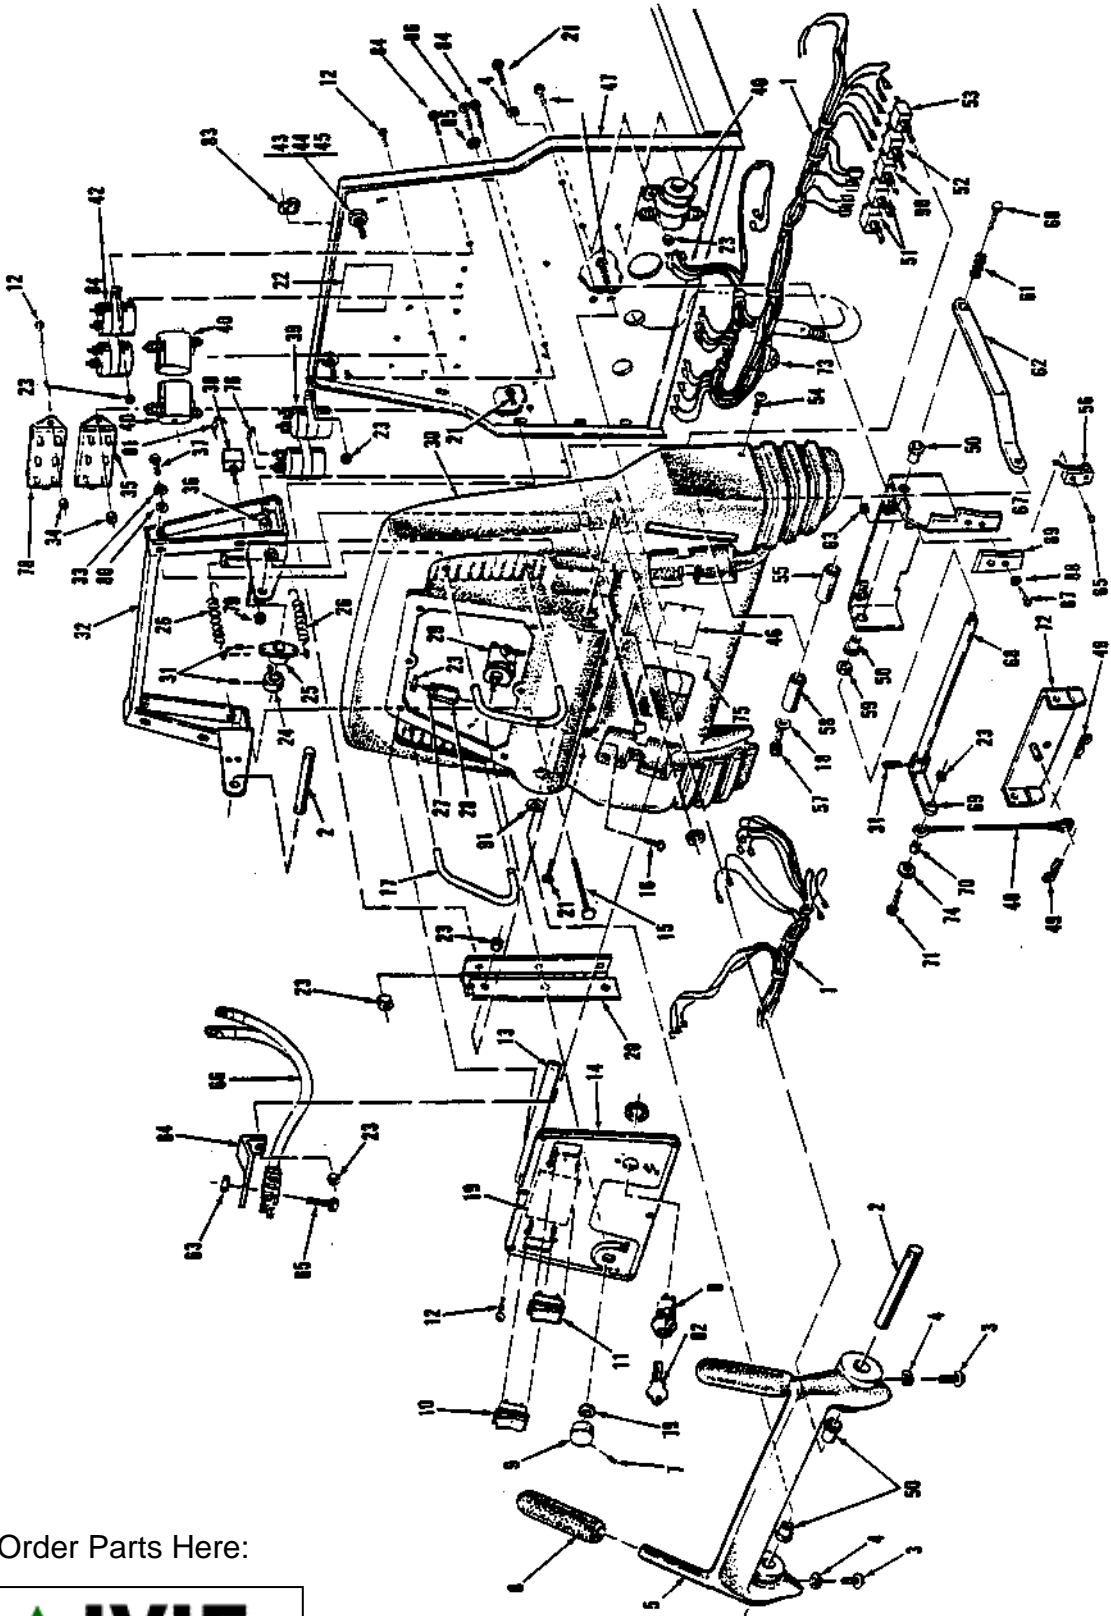

Clarke Vision 38I / 32I / 26I
Rear Cover Assembly Drawing 4/94

Order Parts Here:

www.ivie-ent.com/parts
Ph:(918)254-5161

Clarke Vision 381 /321 / 261
Rear Cover Assembly Parts List 3/94

Ref #	Part No.	Description	Qty	381	321	261
1	49699C	Main Harness	1	x	x	x
2	66533A	Handle Pin	2	x	x	x
3	85390A	Screw, ¼-20 x 1¼ PN	2	x	x	x
4	980657	Washer, Lock 1/4	2	x	x	x
5	24307A	Control Handle	2	x	x	x
6	34608A	Control Handle Grip	2	x	x	x
7	962262	Screw, 8-32 x ¼ Set	2	x	x	x
8	47380A	Key Switch, W/Key	1	x	x	x
9	55502A	Knob	1	x	x	x
10	47381A	Switch	1	x	x	x
11	47383A	Switch	1	x	x	x
12	962968	Screw, 10-24 x ½ PN	10	x	x	x
13	34264A	Gasket	2	x	x	x
14	66390A	Console Panel	1	x	x	x
15	80011A	Screw, ¾-16 x 3 CR	2	x	x	x
16	85395A	Screw, ¼-20 x ½ PN	1	x	x	x
17	64462A	Stationary Handle	2	x	x	x
18	980666	Washer, Starlock ¾	1	x	x	x
19	77096B	Wiring Label	1	x	x	x
20	64508A	Cover Hinge	1	x	x	x
21	85391A	Screw, ¼-20 x ⅝ PN	8	x	x	x
22	77101B	Wiring Label	1	x	x	x
23	81104A	Nut, ¼-20 ESNA	20	x	x	x
24	61651A	Control Switch Collar	1	x	x	x
25	60662A	Centering Bracket	1	x	x	x
26	53038A	Spring	2	x	x	x
27	83302A	Stud	1	x	x	x
28	854849	Insulator	1	x	x	x
29	61652A	Solution Control	1	x	x	x
30	32362A	Rear Cover	1	x	x	x
31	32363A	Rear Cover	1	x	x	x
32	962304	Screw, ⅝-18 x ½ Set	4	x	x	x
33	68275A	Cover Support	1	x	x	x
34	980652	Washer, Lock ⅝	4	x	x	x
35	920296	Nut, 10-24 ESNA	2	x	x	x
36	46313B	Relay	1	x	x	x
37	81301A	Nut, ¾-16 Jam	2	x	x	x
38	85813A	Screw, ⅝-18 x ¾ HX	4	x	x	x
39	47384C	Toggle Switch	1	x	x	x
40	41801A	Contactor	2	x	x	x
42	911490	Contactor	3	x	x	x
43	41802A	Contactor	2	x	x	x
44	831105	Tank stop Brushing	2	x	x	x
45	836707	Pin	2	x	x	x
45	920280	Nut, ⅝-18	2	x	x	x

Ref #	Part No.	Description	Qty	381	321	261
46	73709A	Warning Plate	1	x	x	x
47	63340A	Frame Weldment	1	x	x	x
	63336A	Frame Weldment	1			x
48	61653A	Squeegee Lift Cable	1	x	x	x
49	856702	Hairpin	2	x	x	x
50	902731	Nyliner Bushing	4	x	x	x
51	41422A	Circuit Breaker, 25A	2	x	x	x
52	41439A	Circuit Breaker, 25A	1	x	x	x
53	41423A	Circuit Breaker, 5A	1	x	x	x
54	85518A	Screw, ¼-20 x ¾ PN	5	x	x	x
55	64464A	RH Handle	1	x	x	x
56	47388A	Switch Asm., Vac	1	x	x	x
57	85389A	Screw, ¾-16 x ⅝ PN	1	x	x	x
58	64465A	LH Handle	1	x	x	x
59	87029A	Washer, Flat ¾	1	x	x	x
60	960510	Bolt, Pivot	1	x	x	x
61	438360	Spring	1	x	x	x
62	65617A	Squeegee Lift Lever	1	x	x	x
63	920056	Nut, 6-32 ESNA	4	x	x	x
64	60676A	Power, Conn. Bracket	1	x	x	x
65	962980	Screw, 6-32 x 1 PN	4	x	x	x
66	41140A	Console Cable Assembly	1	x	x	x
67	61254A	Squeegee Lift Bracket	1	x	x	x
68	67453A	Squeegee Lift Shaft	1	x	x	x
69	65614A	Cable Lever	1	x	x	x
70	608210	Spacer	1	x	x	x
71	85700A	Screw, ¼-20 x 1 Hx	1	x	x	x
72	Pg. 30	Pin Bracket ref. #25	1	x	x	x
73	853345	Fuse, 15A	1	x	x	x
74	980651	Washer, Flat ⅝	1	x	x	x
75	930093	Rivet	2	x	x	x
76	42401A	Diode Assembly	6	x	x	x
77	47374A	Limit Switch, Vac	1	x	x	x
78	46315B	Relay, .5 sec.	1	x	x	x
79	87202A	Washer, Lock	1	x	x	x
80	980205	Washer	4	x	x	x
81	42404A	Diode Asm.	1	x	x	x
82	55413A	Key	1	x	x	x
83	51867A	Clamp, Cable	1	x	x	x
84	170915	Screw, ¼-20 x ¾ Hex	16	x	x	x
85	87026A	Washer, Flat ¼	2	x	x	x
86	85700A	Screw ¼-20 x 1 Hex	2	x	x	x
87	962546	Screw, #10-24 X ½	2	x	x	x
88	980675	Washer	2	x	x	x
89	68643A	Plate, Wear	1	x	x	x
90	41444A	Circuit Breaker - 30A	1	x	x	x
91*	87029A	Washer	1	x	x	x

NOTE: * Use if needed to remove slack from assembly