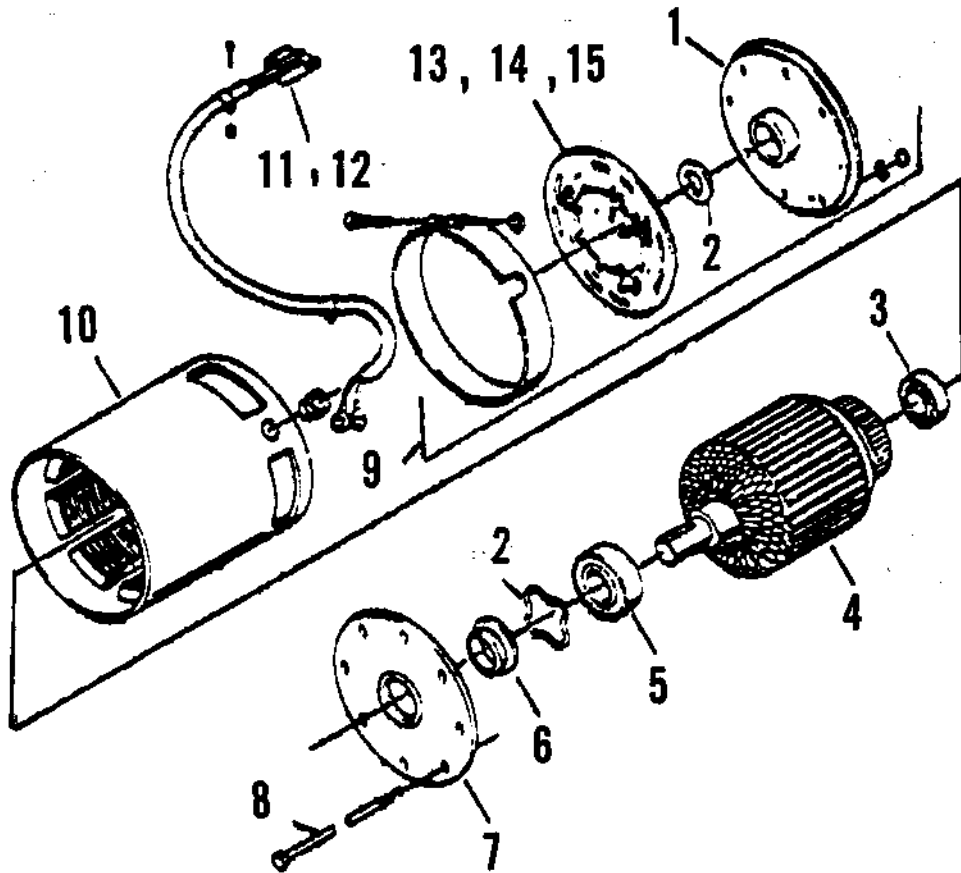

Clarke Vision 38 I/ 32 I/IX - 26 V/IX
Traverse Motor #835209 11/93

Ref #	Part No.	Description	Qty
1	830847	Bracket Commutator	1
2	980076	Washer - Helical	1
3	902547	Bearing	1
4	830402	Armature Assembly	1
5	902550	Bearing	1
6	897655	Seal - Oil	1
7	830845	Bracket	1
8	962955	Screw 1/4-20 x 6 Hex	2
9	830839	Bracket Assembly	1
10	833102	Field Asm. w/Mag Clips	1
11	912206	Housing - Male Terminal Connector	1
12	912207	Terminal - Male	1
13	831313	Brush Holding Assembly	4
14	448396	Spring -Brush	4
15	830941	Brush Assembly	1