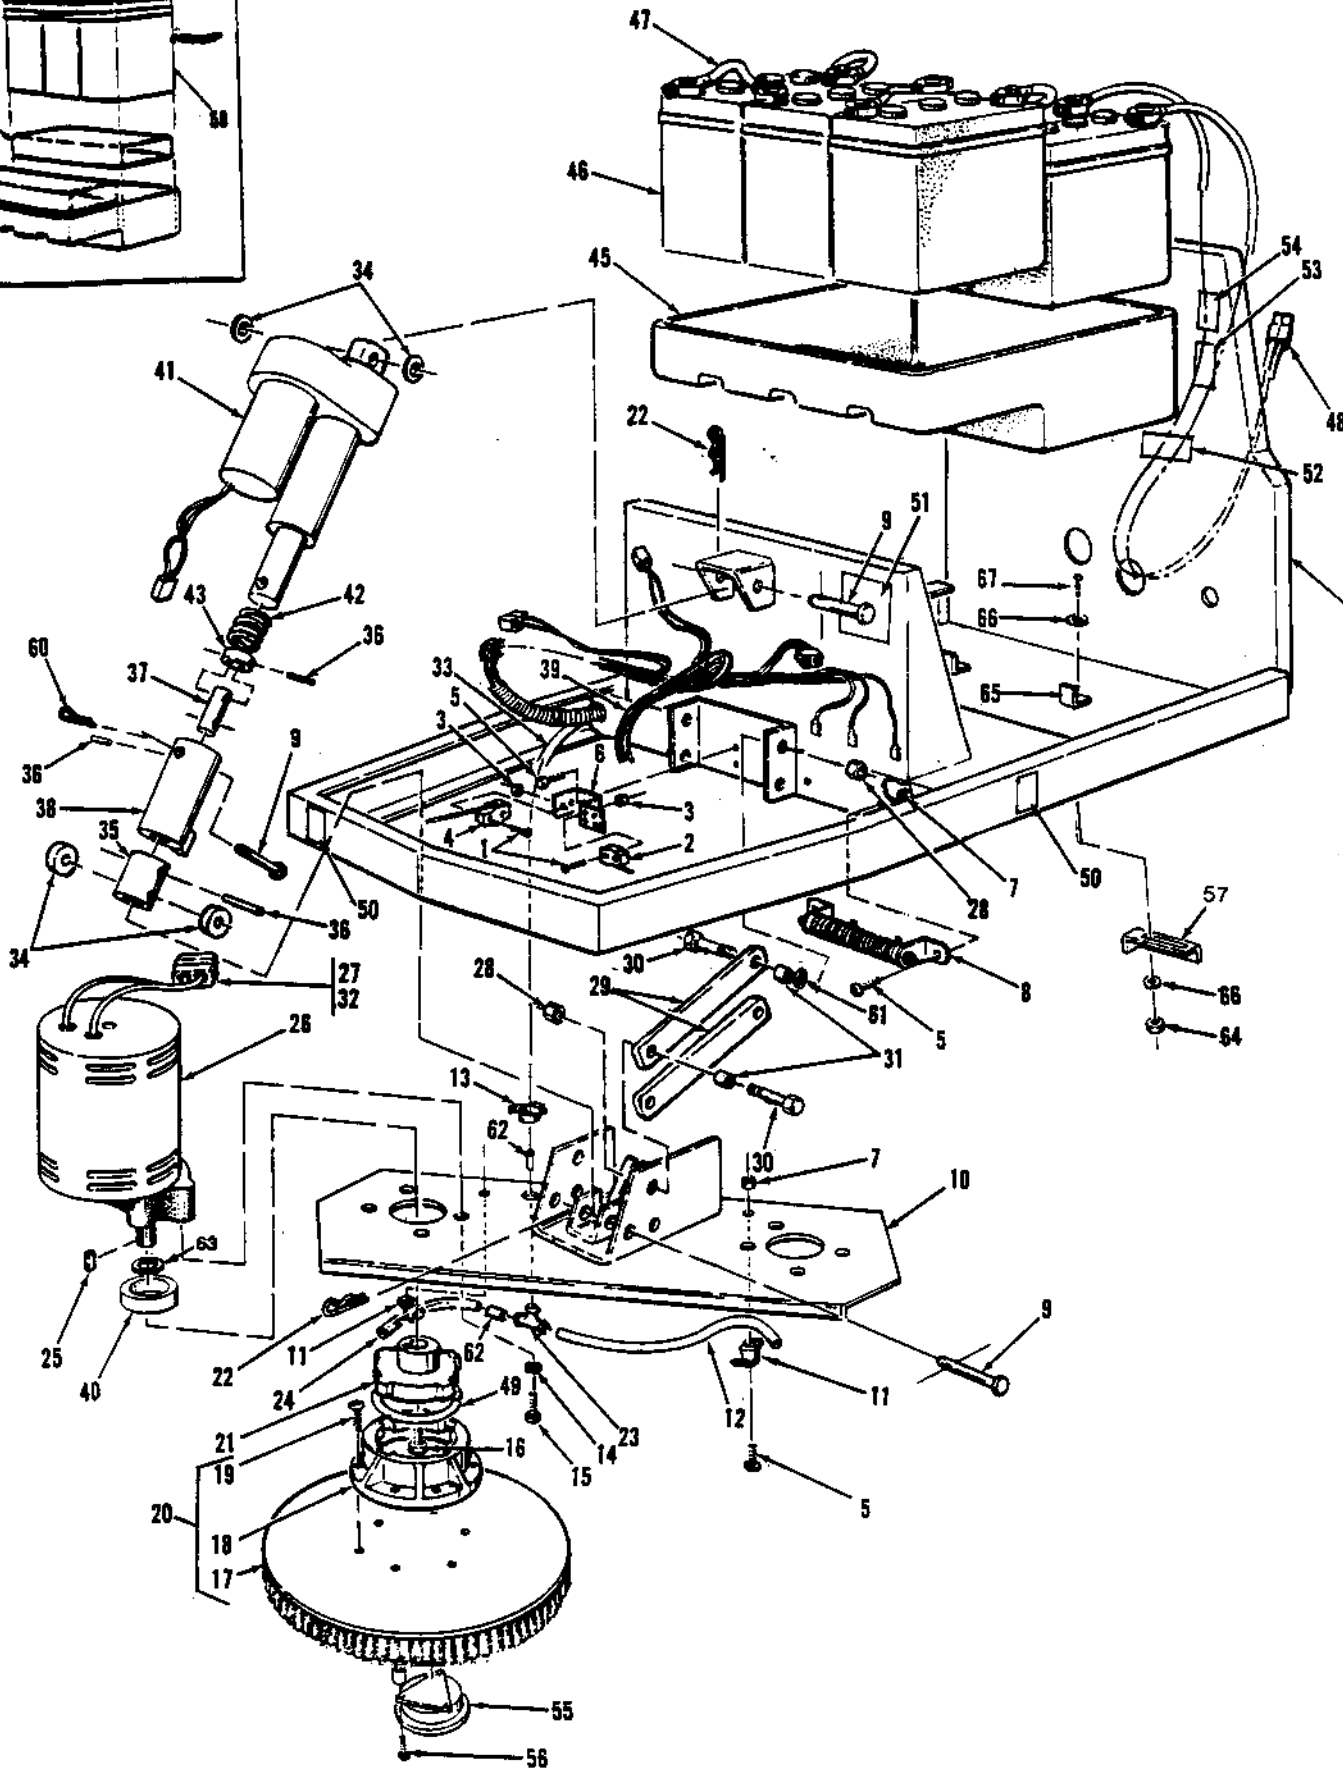

Clarke Vision 38 I - 32 I - 26 I/IX
Brush Head Assembly Parts List 3/94

Clarke Vision 38 I - 32 I - 26 I/IX
Brush Head Assembly Parts List 3/94

Ref #	Part No.	Description	Qty	X			
				38	32	26	26
1	962980	Screw, 6-32 x 1 PN	4	x	x	x	x
2	47374A	Lever Switch	1	x	x	x	
	47374A	Lever Switch	2				x
3	920056	Nut, 6-32 ESNA	6	x	x	x	x
4	47389A	Switch, Asm Brush	1	x	x	x	x
5	85391A	Screw, 1/4-20 x 5/8 PN	4	x	x	x	
6	60683A	Switch Bracket	1	x	x		
	60695A	Switch Bracket	1			x	x
7	81104A	Nut, 1/4-20 ESNA	2	x	x	x	
8	46507A	Resistor	1	x	x		
	912300	Resistor	1			x	
9	82501A	Pin	3	x	x	x	x
10	68631A	Brush Plate	1	x			
	68618A	Brush Plate	1			x	x
	68653A	Brush Plate	1	x			
11	782002	Clamp	2	x	x	x	x
12	35195A	Brush Hose L.H.	1	x			
	30411A	Brush Hose L.H.	1			x	x
	30417A	Brush Hose L.H.	1	x			
13	722030	Hose Clamp	1	x	x	x	x
14	980638	Washer, Lock 3/8	8	x	x	x	
	980652	Washer, Lock 5/16	8			x	
15	962244	Screw, 3/8-16 x 3/4 Hx	8	x	x	x	
	85811A	Screw, 5/16-18 x 3/4 Hx	8			x	
16	962714	Screw, 5/16-18 x 3/4 Soc	2	x	x	x	x
17	51461A	Poly Brush - 17"	2	x			
	51462A	Grit Brush - 17"	2	x			
	53135B	Pad Driver - 17"	2	x			
	51459A	Poly Brush - 14"	2			x	x
	51460A	Grit Brush - 14"	2			x	x
	53134B	Pad Driver - 14"	2			x	x
	51478A	Poly Brush - 19"	2	x			
	51477A	Grit Brush - 19"	2	x			
	53143B	Pad Driver - 19"	2	x			
18	833802	Gimbal	2	x	x	x	x
19	962495	Screw, 1/4-20 x 1 Pn	6	x	x	x	x
20	11424A	Poly Brush Asm. 17"	2	x			
	11425A	Grit Brush Asm. 17"	2	x			
	17520C	Pad Driver Asm. 17"	2	x			
	11427A	Poly Brush Asm. 14"	2			x	x
	11426A	Grit Brush Asm. 14"	2			x	x
	17521C	Pad Driver Asm. 14"	2			x	x
	11434A	Poly Brush Asm. - 19"	2	x			
	11433A	Grit Brush Asm - 19"	2	x			
	17524B	Pad Driver Asm - 19"	2	x			
21	34400B	Gimbal	2	x	x	x	x
22	836711	Hairpin	3	x	x	x	x
23	59011A	Tee	1	x	x	x	x
24	35196A	Brush Hose R.H.	1			x	x
	30418A	Brush Hose, R.H.	1	x			
25	915102	Key	1	x	x	x	x
26	45033A	Brush Motor	2		x	x	
	45036A	Brush Motor	2	x			
	835207	Brush Motor	2			x	
27	41601A	Connector	2	x	x	x	x

Ref #	Part No.	Description	Qty	X			
				38	32	26	26
28	920365	Nut, 1/2-13 ESNA	8	x	x	x	x
29	63008A	Linkage Bar	4		x	x	x
	63032A	Linkage Bar	4	x			
30	962344	Screw, 1/2-13 x 1 1/4 HX	8	x	x	x	x
31	67705B	Sleeve Bearing	8	x	x	x	x
32	41602A	Connector Housing	2	x	x	x	x
33	35199A	Solution Hose	1	x	x	x	x
34	38708A	Nylon Washer	4	x	x	x	x
35	67703A	Head Pressure Sleeve	1	x	x	x	x
36	82404A	Spirol Pin, 3/16	3	x	x	x	x
37	66530A	Head Pressure Pin	1			x	x
	66541A	Head Pressure Pin	1	x			
38	69100B	Head Pressure Tube	1			x	x
	69126A	Head Pressure Tube	1	x			
39	49698C	Main Harness	1			x	
	49699C	Main Harness	1	x	x	x	
40	61658A	Gimbal Collar	2	x	x	x	
41	50202A	Actuator	1	x	x	x	x
42	53402A	Head Pressure Spring	1	x	x		
	53400A	Head Pressure Spring	1			x	
	53401A	Head Pressure Spring	1			x	
43	69006A	Spring Seat	1	x	x	x	x
44	63340A	Main Frame	1	x	x		
	63336A	Main Frame				x	x
45	39006A	Battery Tray	1	x	x	x	x
46	87133A	Battery, 12 Volt, 195 AH	3	x	x	x	x
	881317	Battery, 6 Volt, 250 AH	6	x	x	x	x
	891384	Battery, 6 Volt, 330 AH	6	x	x	x	x
	40702A	Battery, 6 Volt, 370 AH	6	x	x	x	x
47	842406	Series Cable-9"	3	x	x	x	x
	41206A	Series Cable-16"	2	x	x	x	x
48	41208A	Battery Cable	1	x	x	x	x
49	838301	Brush Holder Spring	2	x	x	x	x
50	77091A	Label, Warning-Moving	3	x	x	x	x
51	77099A	Label, Wiring	1	x	x	x	
	77097A	Label, Wiring	1				x
52	77098B	Label, Battery	1	x	x	x	x
53	77092A	Label, Warning-Battery	2	x	x	x	x
54	77093A	Label, Warning-Falling	2	x	x	x	x
55	884015	Holder Asm., (pad driver only)	2	x	x	x	x
56	85600A	Screw #10-18x3/8 (pad driver only)	6	x	x	x	x
57	68113A	Swing Arm Stop	1	x	x	x	x
58	87133A	Battery, 12 Volt, 195 AH	3	x	x	x	
59	67881A	Spacer, 12 Volt Battery	2	x	x	x	
60	925006	Cotter Pin	1	x	x	x	x
61	980673*	Washer 1/2 I.D. x 7/8 x 3/64	8	x	x	x	
62	35604A	Insert, Solution	2	x	x	x	x
63	59856A	Washer, Rubber	2	x	x	x	x
64	920181	Nut, 5/16 - 18 ESNA	2	x	x	x	x
65	60659A	Bracket	2	x	x	x	x
66	990205	Washer	3	x	x	x	x
67	85814A	Screw, 5/16 - 18 x 1 1/4 Hx	2	x	x	x	x

NOTE: * #61 used on 32 & 38 only as needed to square-up linkage bars (item 29)