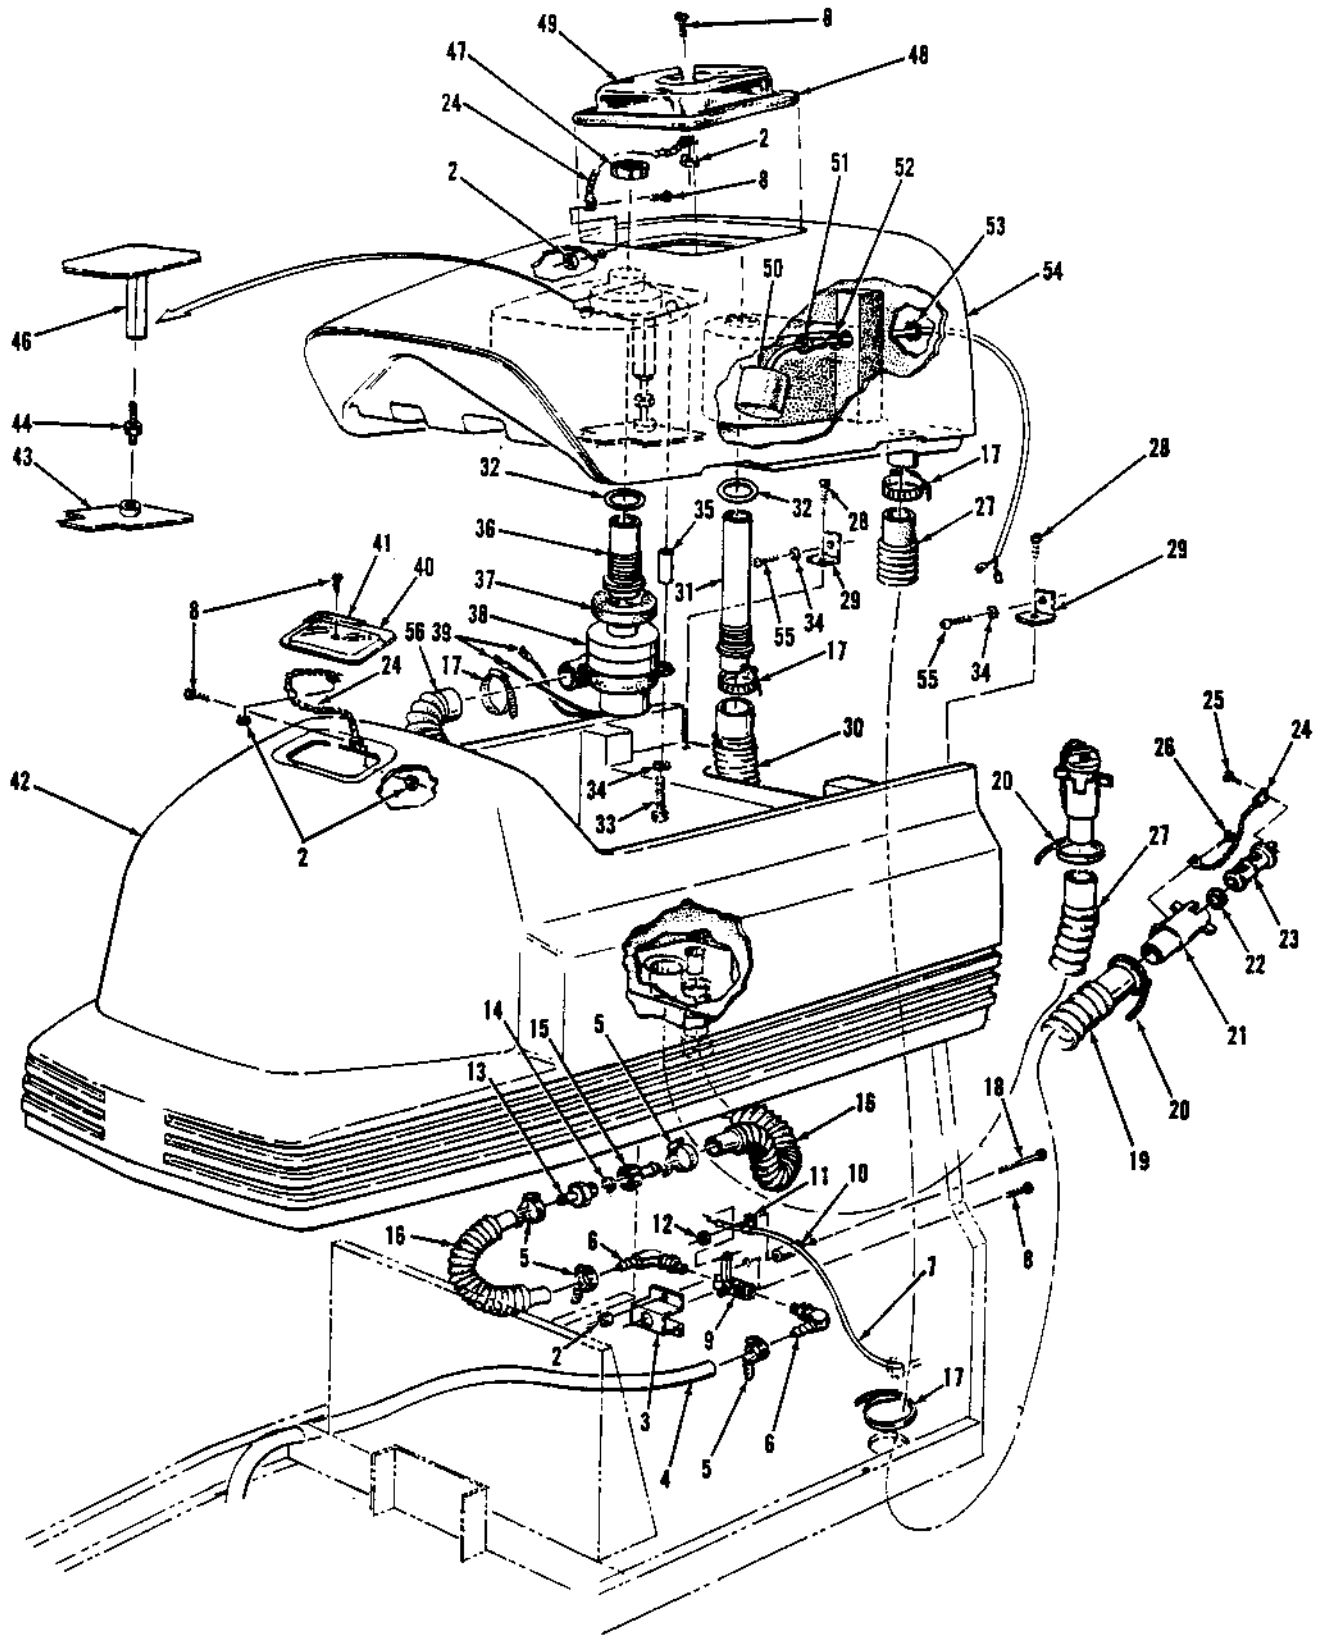

Clarke Vision 38 I - 32 I - 26 I/IX
Brush Head Assembly Parts List 3/94

Ref #	Part No.	Description	Qty	X			
				38	32	26	26
1	962980	Screw, 6-32 x 1 PN	4	x	x	x	x
2	47374A	Lever Switch	1	x	x	x	
	47374A	Lever Switch	2				x
3	920056	Nut, 6-32 ESNA	6	x	x	x	x
4	47389A	Switch, Asm Brush	1	x	x	x	x
5	85391A	Screw, 1/4-20 x 5/8 PN	4	x	x	x	
6	60683A	Switch Bracket	1	x	x		
	60695A	Switch Bracket	1			x	x
7	81104A	Nut, 1/4-20 ESNA	2	x	x	x	
8	46507A	Resistor	1	x	x		
	912300	Resistor	1			x	
9	82501A	Pin	3	x	x	x	x
10	68631A	Brush Plate	1	x			
	68618A	Brush Plate	1			x	x
	68653A	Brush Plate	1	x			
11	782002	Clamp	2	x	x	x	x
12	35195A	Brush Hose L.H.	1	x			
	30411A	Brush Hose L.H.	1			x	x
	30417A	Brush Hose L.H.	1	x			
13	722030	Hose Clamp	1	x	x	x	x
14	980638	Washer, Lock 3/8	8	x	x	x	
	980652	Washer, Lock 5/16	8			x	
15	962244	Screw, 3/8-16 x 3/4 Hx	8	x	x	x	
	85811A	Screw, 5/16-18 x 3/4 Hx	8			x	
16	962714	Screw, 5/16-18 x 3/4 Soc	2	x	x	x	x
17	51461A	Poly Brush - 17"	2	x			
	51462A	Grit Brush - 17"	2	x			
	53135B	Pad Driver - 17"	2	x			
	51459A	Poly Brush - 14"	2			x	x
	51460A	Grit Brush - 14"	2			x	x
	53134B	Pad Driver - 14"	2			x	x
	51478A	Poly Brush - 19"	2	x			
	51477A	Grit Brush - 19"	2	x			
	53143B	Pad Driver - 19"	2	x			
18	833802	Gimbal	2	x	x	x	x
19	962495	Screw, 1/4-20 x 1 Pn	6	x	x	x	x
20	11424A	Poly Brush Asm. 17"	2	x			
	11425A	Grit Brush Asm. 17"	2	x			
	17520C	Pad Driver Asm. 17"	2	x			
	11427A	Poly Brush Asm. 14"	2			x	x
	11426A	Grit Brush Asm. 14"	2			x	x
	17521C	Pad Driver Asm. 14"	2			x	x
	11434A	Poly Brush Asm. - 19"	2	x			
	11433A	Grit Brush Asm - 19"	2	x			
	17524B	Pad Driver Asm - 19"	2	x			
21	34400B	Gimbal	2	x	x	x	x
22	836711	Hairpin	3	x	x	x	x
23	59011A	Tee	1	x	x	x	x
24	35196A	Brush Hose R.H.	1			x	x
	30418A	Brush Hose, R.H.	1	x			
25	915102	Key	1	x	x	x	x
26	45033A	Brush Motor	2		x	x	
	45036A	Brush Motor	2	x			
	835207	Brush Motor	2			x	
27	41601A	Connector	2	x	x	x	x

Ref #	Part No.	Description	Qty	X			
				38	32	26	26
28	920365	Nut, 1/2-13 ESNA	8	x	x	x	x
29	63008A	Linkage Bar	4		x	x	x
	63032A	Linkage Bar	4	x			
30	962344	Screw, 1/2-13 x 1 1/4 HX	8	x	x	x	x
31	67705B	Sleeve Bearing	8	x	x	x	x
32	41602A	Connector Housing	2	x	x	x	x
33	35199A	Solution Hose	1	x	x	x	x
34	38708A	Nylon Washer	4	x	x	x	x
35	67703A	Head Pressure Sleeve	1	x	x	x	x
36	82404A	Spirol Pin, 3/16	3	x	x	x	x
37	66530A	Head Pressure Pin	1			x	x
	66541A	Head Pressure Pin	1	x			
38	69100B	Head Pressure Tube	1			x	x
	69126A	Head Pressure Tube	1	x			
39	49698C	Main Harness	1			x	
	49699C	Main Harness	1	x	x	x	
40	61658A	Gimbal Collar	2	x	x	x	
41	50202A	Actuator	1	x	x	x	x
42	53402A	Head Pressure Spring	1	x	x		
	53400A	Head Pressure Spring	1			x	
	53401A	Head Pressure Spring	1			x	
43	69006A	Spring Seat	1	x	x	x	x
44	63340A	Main Frame	1	x	x		
	63336A	Main Frame				x	x
45	39006A	Battery Tray	1	x	x	x	x
46	87133A	Battery, 12 Volt, 195 AH	3	x	x	x	x
	881317	Battery, 6 Volt, 250 AH	6	x	x	x	x
	891384	Battery, 6 Volt, 330 AH	6	x	x	x	x
	40702A	Battery, 6 Volt, 370 AH	6	x	x	x	x
47	842406	Series Cable-9"	3	x	x	x	x
	41206A	Series Cable-16"	2	x	x	x	x
48	41208A	Battery Cable	1	x	x	x	x
49	838301	Brush Holder Spring	2	x	x	x	x
50	77091A	Label, Warning-Moving	3	x	x	x	x
51	77099A	Label, Wiring	1	x	x	x	
	77097A	Label, Wiring	1				x
52	77098B	Label, Battery	1	x	x	x	x
53	77092A	Label, Warning-Battery	2	x	x	x	x
54	77093A	Label, Warning-Falling	2	x	x	x	x
55	884015	Holder Asm., (pad driver only)	2	x	x	x	x
56	85600A	Screw #10-18x3/8 (pad driver only)	6	x	x	x	x
57	68113A	Swing Arm Stop	1	x	x	x	x
58	87133A	Battery, 12 Volt, 195 AH	3	x	x	x	
59	67881A	Spacer, 12 Volt Battery	2	x	x	x	
60	925006	Cotter Pin	1	x	x	x	x
61	980673*	Washer 1/2 I.D. x 7/8 x 3/64	8	x	x	x	
62	35604A	Insert, Solution	2	x	x	x	x
63	59856A	Washer, Rubber	2	x	x	x	x
64	920181	Nut, 5/16 - 18 ESNA	2	x	x	x	x
65	60659A	Bracket	2	x	x	x	x
66	990205	Washer	3	x	x	x	x
67	85814A	Screw, 5/16 - 18 x 1 1/4 Hx	2	x	x	x	x

NOTE: * #61 used on 32 & 38 only as needed to square-up linkage bars (item 29)

Clarke Vislon 38 I/ 32I/IX - 26 I/IX
Solution/Vacuum System Drawing 11/93