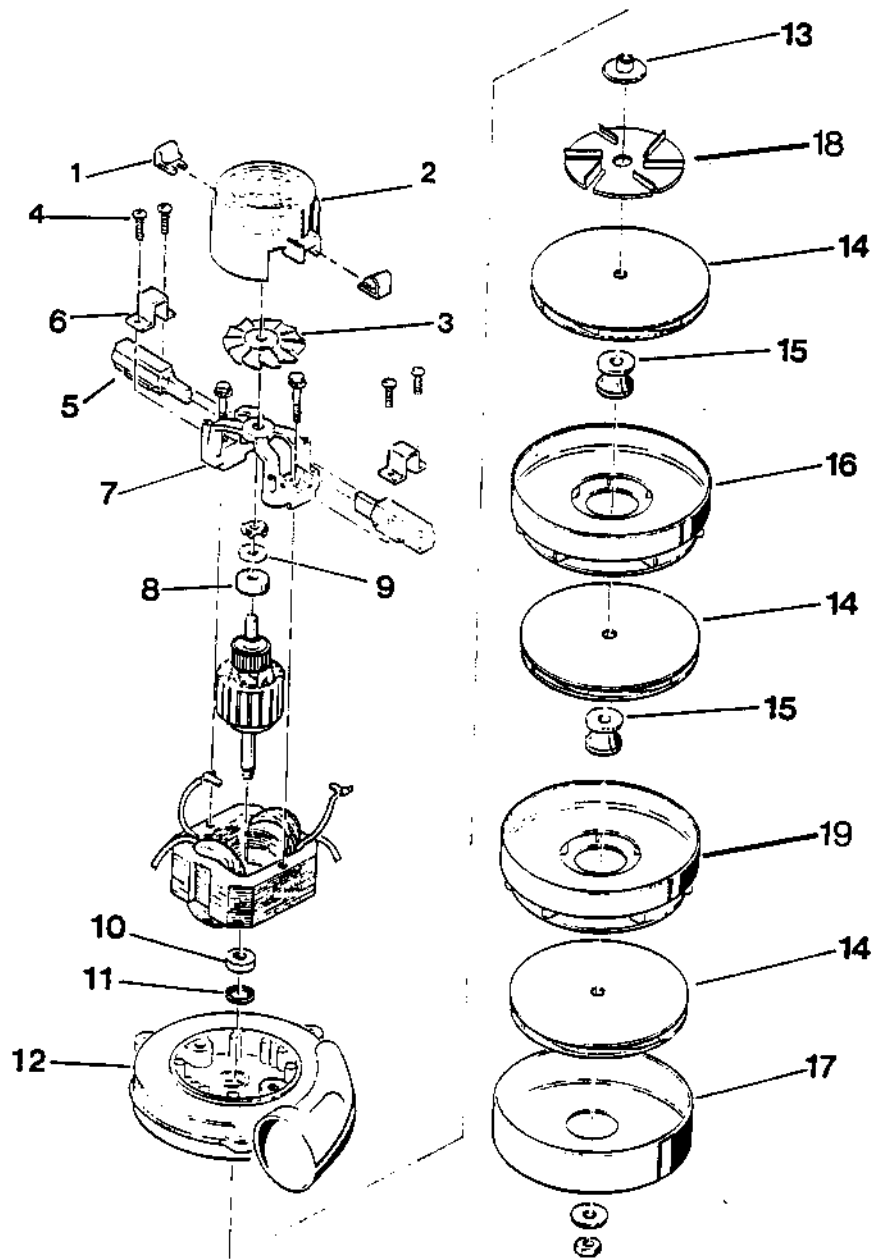

**Clarke Vision 38 I/ 32 I/IX & 26 I/IX
Vac Motor Assembly #45019A 11/93**

Ref #	Part No.	Description	Qty
1	51913A	Clip (optional)	2
2	54809A	Housing	1
3	53905A	Fan	1
4	85303A	Screw - 8-32 x 3/8	4
5	51419A	Carbon Brushes	2
6	51914A	Clamp	2
7	50618A	Bracket	1
8	53100A	Disc	1
9	902679	Bearing - Ball	1
10	902648	Bearing - ball, radial	1

Ref #	Part No.	Description	Qty
11	59803A	Washer - neoprene	1
12	50610A	Bracket and shell	1
13	58501A	Spacer	1
14	53914A	Fan - Rotating	3
15	658201	Spacer	2
16	53908A	Fan - Stationary	1
17	658506	Shell	1
18	53995A	Fan, Air Seal	1
19	53996A	Fan, Stationary	1