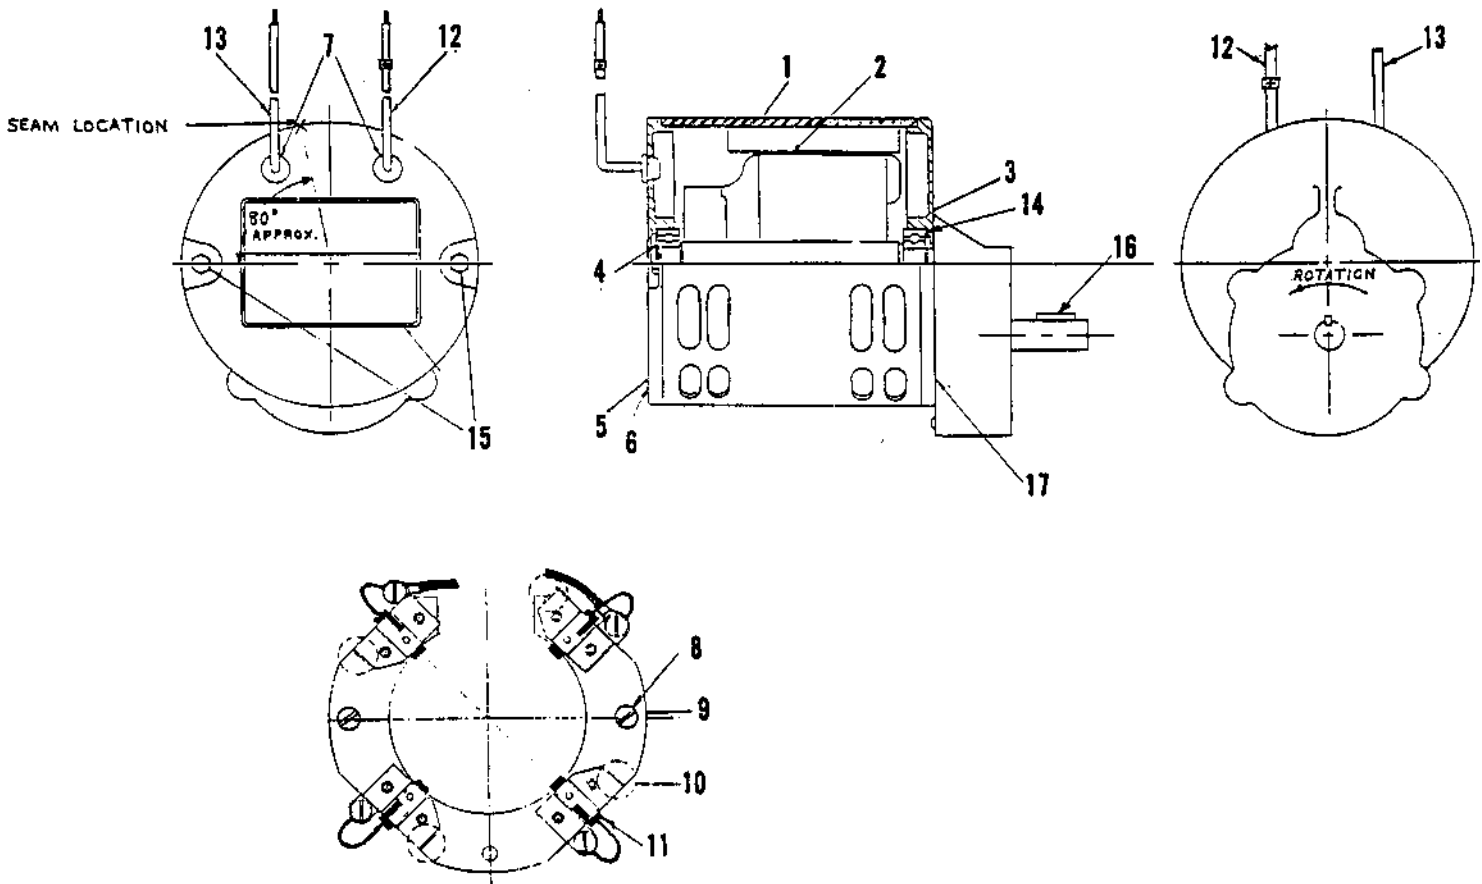

Clarke Vision 38I / 32I / 26IX
Brush Motor #45033A (32 I & 26 IX) / 45036A (38 I) 11/93

Ref #	Part No.	Description	Qty	38I 32I 26I		
				38I	32I	26I
1	56478A	Stator Assembly (w/Magnets & Clips)	1	x	x	
	46734A	Stator Assembly (w/Magnets & Clips)	1	x		
2	40312A	Armature Asm.(w/B.E. & F.E. bearings)	1	x	x	
	40318A	Armature Asm.(w/B.E. & F.E. bearings)	1	x		
3	902654	Bearings B.E.	1	x	x	x
4	902550	Bearing F.E.	1	x	x	x
5	51840A	Commutator Bracket Assembly (w/Brush BRD Assembly Leads)	1	x	x	x
6	50520A	Commutator Bracket	1	x	x	x
7	56480A	Strain Relief	2	x	x	x
8	962546	Brush Board Screw	2	x	x	x
9	50517A	Brush Board Asm. (w/springs & brushes)	1	x	x	x
10	448396	Brush Spring	4	x	x	x
11	40826A	Brush Assembly	4	x	x	x
12	55657A	Lead Assembly	1	x	x	x
13	55656A	Lead Assembly	1	x	x	x
14	59805A	Helical Washer	1	x	x	x
15	50515A	Thru Bolt	2	x	x	x
16	44809A	Shaft Key	1	x	x	x
17	54238A	B.E. Bracket Assembly (Gear Box)	1	x	x	x