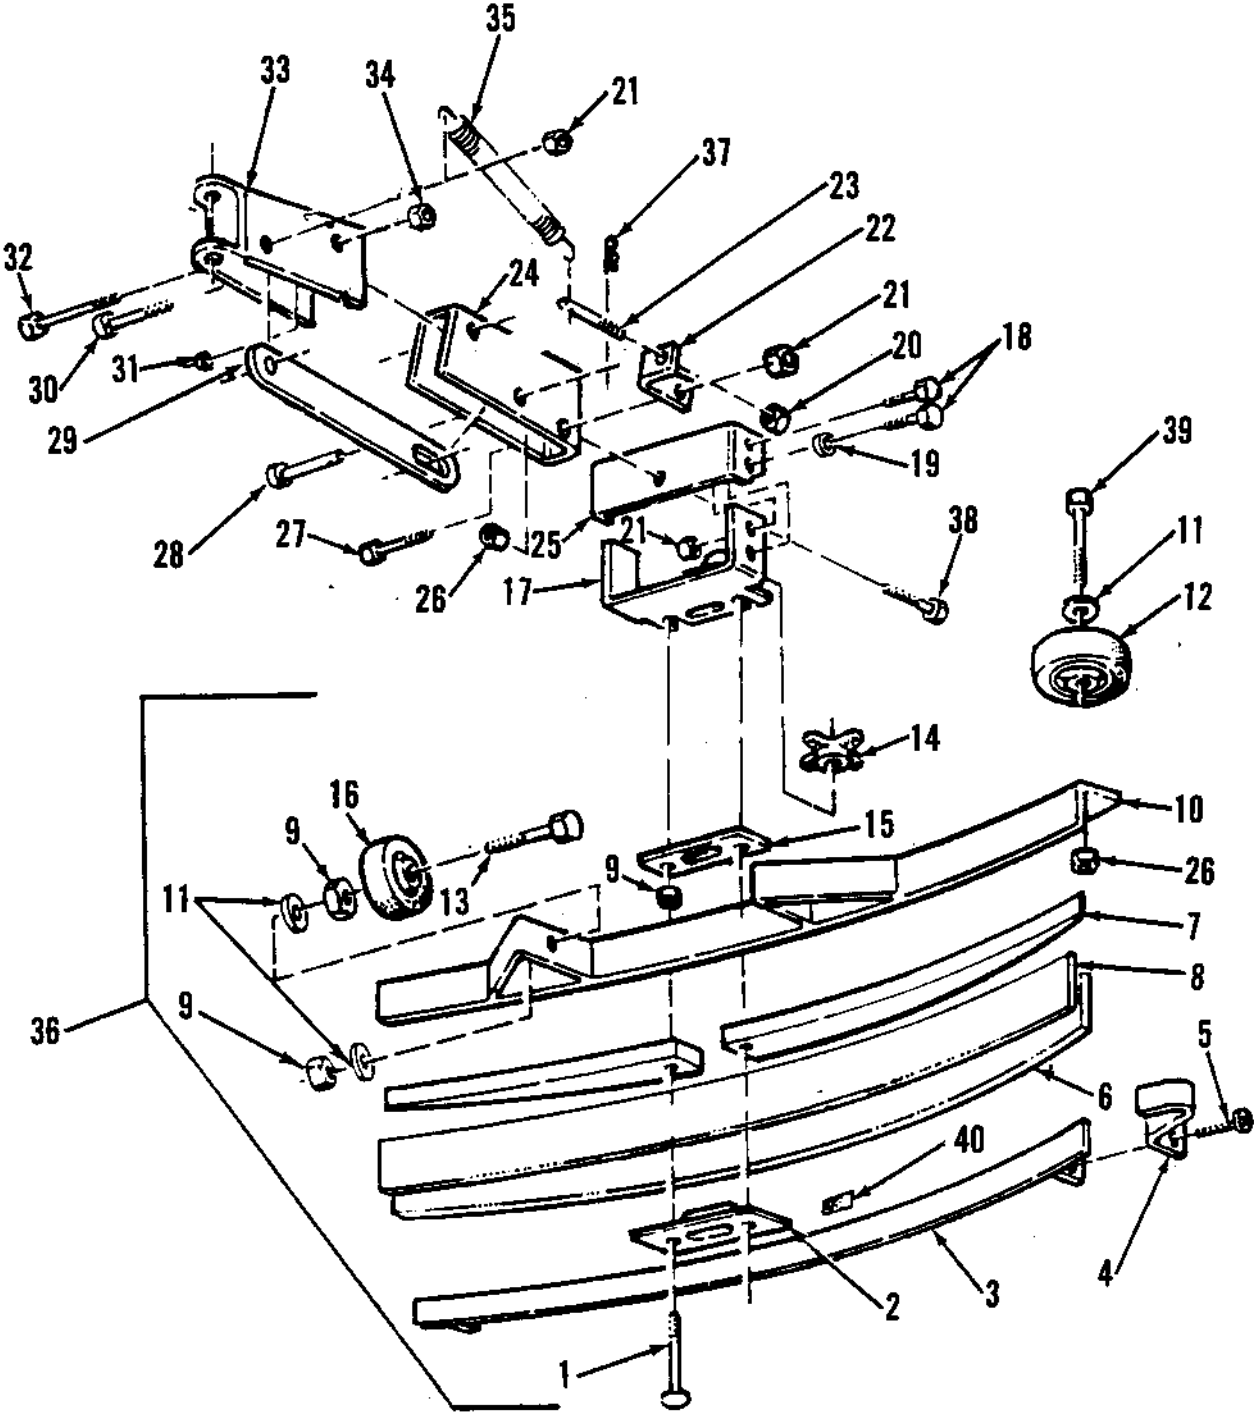

NOTE: \* Use if needed to remove slack from assembly

Clarke Vision 38I/32IX/32I/ 26IX/26I  
Traverse System Assembly Drawing 11/93

**Clarke Vision 38I/32IX/32I/ 26IX/26I  
Traverse System Assembly Parts List 11/93**

Clarke Vision 38 I - 32 I - 26 I  
Squeegee & Squeegee Arm Assembly Drawing 11/93

Clarke Vision 38 I - 32 I - 26 I  
Squeegee & Squeegee Arm Assembly Parts List 3/94

Ref #	Part No.	Description	Qty	88	89	90	91
1	80011A	Screw, 3/8-16 x 3 CR	2	x	x	x	
2	62712A	Duct	1	x	x	x	
3	62420A	Clamp Weld	1	x	x		
	62419A	Clamp Weld	1			x	
	62424A	Clamp Weld, 29" Acc.	1			x	
	62425A	Clamp Weldment	1	x			
4	62421A	End Clamp	2	x	x	x	
5	962989	Screw, 1/4-20 x 1 1/4 PN	2	x	x	x	
6	30913A	Outer Blade	1		x		
	30912A	Outer Blade	1			x	
	30931A	Outer Blade, 29" Acc.	1			x	
	30935A	Outer Blade	1	x			
7	38711A	Spacer	2		x		
	38710A	Spacer	2			x	
	38713A	Spacer, 29" Acc.	2			x	
	38715A	Spacer	2	x			
8	30915A	Inner Blade	1		x		
	30914A	Inner Blade	1			x	
	30930A	Inner Blade, 29" Acc.	1			x	
	30934A		1	x			
9	81301A	Nut, 3/8-16 JAM	10	x			
10	69024A	Squeegee Weld.	1		x		
	69023A	Squeegee Weld.	1			x	
	69059A	Sq. Weld., 29" Acc.	1			x	
	69067A	Squeegee Weldment	1	x			
11	980687	Washer 3/8 ID	9	x	x	x	
12	59950A	Guide Wheel	2	x	x	x	
13	85724A	Screw, 3/8-16 x 1.75 Hex	2	x	x	x	
14	25201A	Knob	2	x	x	x	
15	34260B	Squeegee Gasket	1	x	x	x	