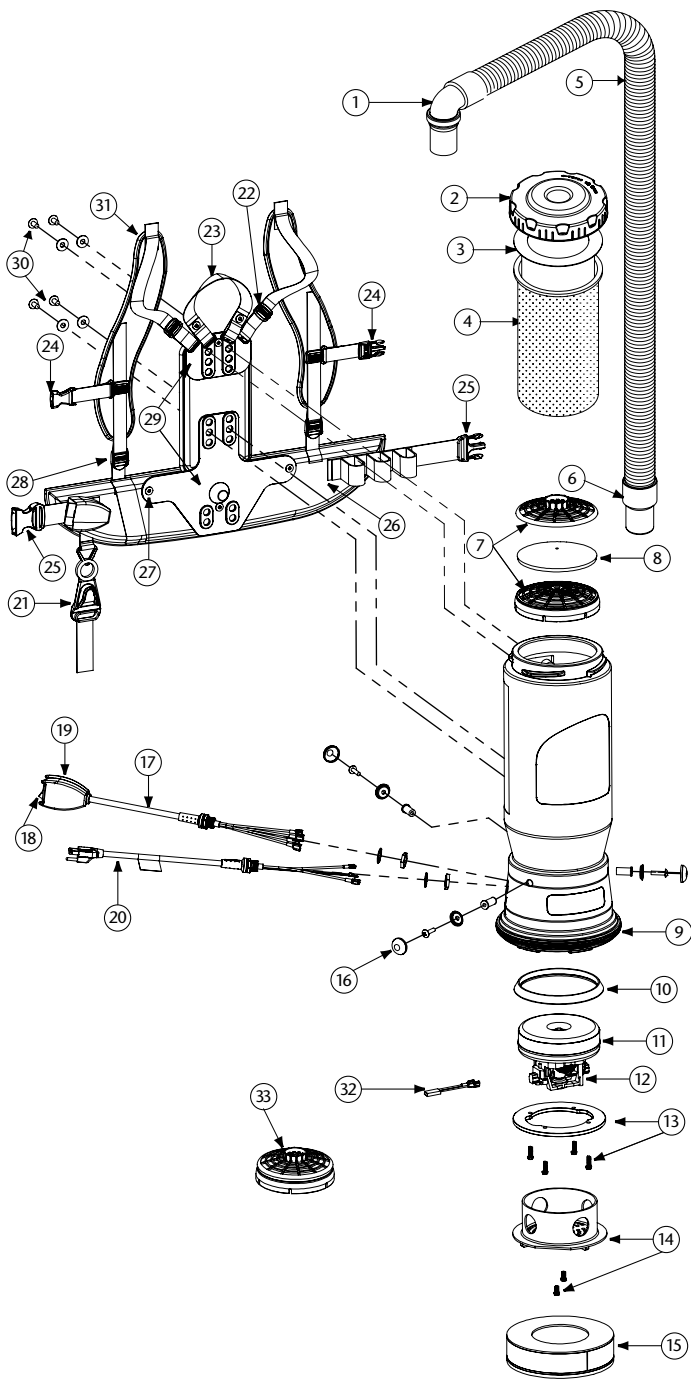

# SUPER QUARTERVAC/SUPER QUARTERVAC HEPA PARTS

No.	Product Name	Qty	List Price
1	101928 Replacement Double Swivel Elbow Cuff (Black) 1 1/2"	1 ea.	\$ 8.63
2	106073 Twist Cap (Purple)	1 ea.	27.48
3	100431 496 Sq. In. Intercept Micro Filter	10/pk	15.29
4	100564 Micro Cloth Filter	1 ea.	23.29
5	103048 Static-Dissipating Hose (Black) w/Cuffs 1 1/2"	1 ea.	23.74
6	100694 Replacement Swivel Cuff (Black) 1 1/2"	1 ea.	5.13
7	100030 Dome Filter w/Foam Media	1 ea.	7.50
8	100343 Foam Filter Media for Dome Filter	1 ea.	1.26
	101220 High Filtration Disk (optional)	2/pk	10.09
9	100586 Bottom Bumper	1 set	6.88
10	100014 Tetraseal	1 ea.	11.25
11	105162 Motor/Fan (120 V) w/Crimps	1 ea.	112.42
	100379 Motor Ground Wire Clamp Set w/Screws	1 set	5.62
	100380 Motor Crimp Set: 4 Female, 4 Male, Ground Crimp Connector	1 set	9.99
12	105164 Carbon Brush Set (Domel)	1 set	19.98
	101720 Carbon Brush Set (Ametek)	1 set	19.98
13	100335 Motor Compression Ring w/Screws	1 set	10.62
	100378 Compression Ring Screws: 4 Screws	1 set	2.81
14	105044 Motor Shroud Cover w/Screws: 2 Screws	1 set	21.41
15	105800 Sound Muffler	1 ea.	22.99
16	100368 Motor Mounting System Set: 3 Well Nuts, 3 Bolts, 3 Washers, 3 Covers	1 set	12.49
17	101714 Switch Cord w/Crimps	1 set	15.50
	101610 Switch Cord Assembly (includes: #17, 18, 19)	1 ea.	34.98
18	106066 On/Off Switch (must use with #106287)	1 ea.	6.80
19	101472 Switch Box w/Velcro and New Lamb Switch	1 set	22.48
	106287 Switch Box w/Velcro and Screws	1 ea.	16.77
20	100641 Power Cord (18" 14/3) Assembly	1 set	18.12
21	102604 Schulte Cord Holder	1 ea.	8.35
22	100358 Shoulder Strap Plastic Adjustment Buckle (Top)	1 ea.	.94
23	101737 Carry Handle w/Rivet and Washer Set	1 set	8.13
24	103627 Sternum Strap Buckles (Latch and Keeper)	1 set	2.00
25	106719 Waist Belt Keeper and Latch	1 ea.	11.32
26	100359 Waist Belt (includes: #25)	1 ea.	37.47
27	100375 Barrel Nut Connection Set for Backplate (Replacement)	1 set	5.62
28	100357 Shoulder Strap Plastic Adjustment Buckle (Bottom)	1 ea.	.94
29	105046 Backplate (includes: #27)	1 ea.	24.99
	103166 Backplate System Complete (includes: #23, 26, 29, 30, 31)	1 set	62.46
30	100716 Backplate (Black) Connection Set: 4 Screws w/Washers	1 set	12.49
31	100356 Shoulder Strap Assembly (includes: #22, 24, 28)	1 set	16.24
	100354 Strap Assembly Complete (includes: #26, 31)	1 set	49.97
32	103476 Thermal Protector	1 ea.	13.70
33	106526 Replacement HEPA Dome Filter	1 ea.	10.29
	101678 50' Extension Cord (Not Shown)	1 ea.	31.05