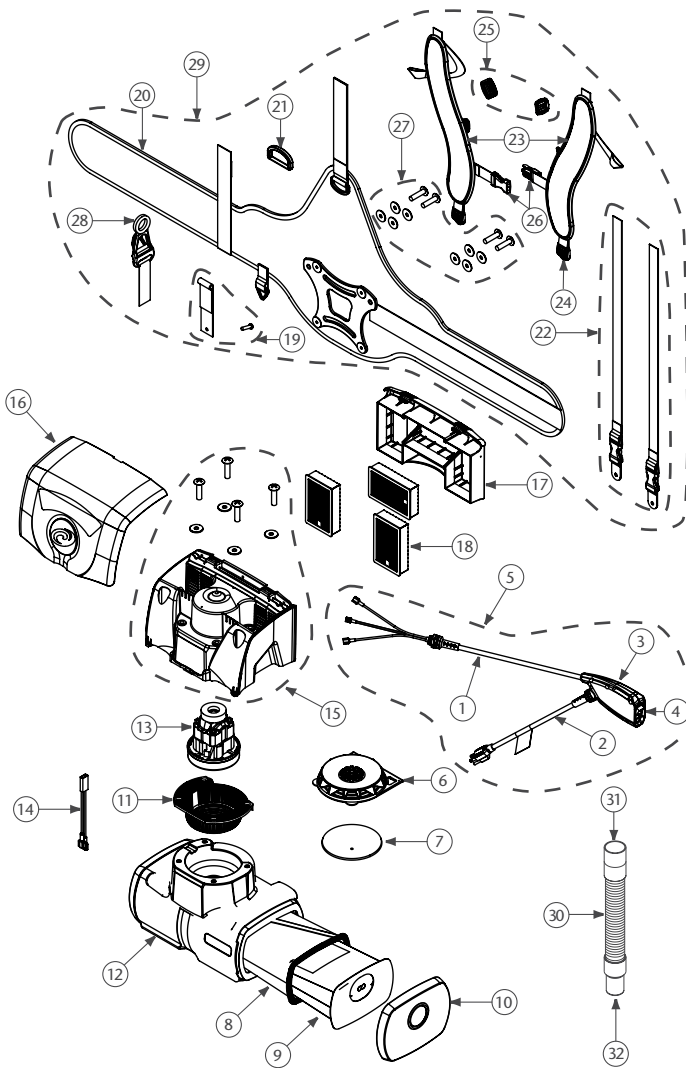

# SUPER HALFVAC HEPA PARTS

No.	Product Name	Qty	List Price
1	107044 Switch Cord Assembly	1 ea.	
2	107042 Power Cord Assembly	1 ea.	
3	107043 Switch Box	1 ea.	
4	106066 On/Off Switch	1 ea.	
5	107041 Switch and Power Cord Assembly	1 set	
6	107054 Plastic Dome Filter	1 ea.	
7	107060 Foam Filter Media	1 ea.	
8	107040 Micro Cloth Filter	1 ea.	
9	106973 496 sq. in. Intercept Micro Filter (closed collar)	10/pk.	
	106960 496 sq. in. Intercept Micro Filter (open collar)	10/pk.	
10	107053 End Cap	1 ea.	
11	107055 Vibration Dampener	1 ea.	
12	107056 Bag Housing w/Decals	1 ea.	
13	107046 Motor Assembly	1 ea.	
	107045 Wire Kit	1 ea.	
14	107083 Thermal Protector	1 ea.	
15	107057 Upper Housing w/Screws & Washers	1 set	
16	107058 Overlap Housing w/Screws	1 set	
17	107059 HEPA Filter Housing	1 ea.	
18	107005 HEPA Cartridge	1 ea.	
19	107048 Stabilization Strap w/Screw	1 ea.	
20	107047 Waist Belt w/Plate (includes hardware kit)	1 ea.	
21	107051 D-Ring	1 ea.	
22	107049 Length Adjustment Strap Kit w/Buckles	1 set	
23	100356 Shoulder Strap Assembly (includes: #24, 25, 26)	1 set	
24	100357 Shoulder Strap Plastic Adj. Buckle (Bottom)	1 ea.	
25	100358 Shoulder Strap Plastic Adj. Buckle (Top)	1 ea.	
26	103627 Sternum Strap Buckles (Latch & Keeper)	1 set	
27	107052 Waist Belt Assembly & Upper Housing Screw Kit	1 set	
28	102604 Schulte Cord Holder	1 ea.	
29	107050 Waist Belt, Complete, w/Mounting Hardware (includes: #19,20,21,22,23,27,28)	1 set	
30	101184 3' to 1' Stretch Hose w/Cuffs 1 1/4" (Black)	1 ea.	
	101705 3' to 1' Stretch Hose w/Cuffs 1 1/2" (Black)	1 ea.	
31	101437 Replacement Fixed Hose Cuff (Black) 1 1/2" - 1 1/4"	1 ea.	
	101536 Replacement Fixed Hose Cuff (Black) 1 1/2"	1 ea.	
32	101436 Replacement Swivel Cuff (Black) 1 1/4"	1 ea.	
	100694 Replacement Swivel Cuff (Black) 1 1/2"	1 ea.	
	101678 50' Extension Cord (not shown)	1 ea.	