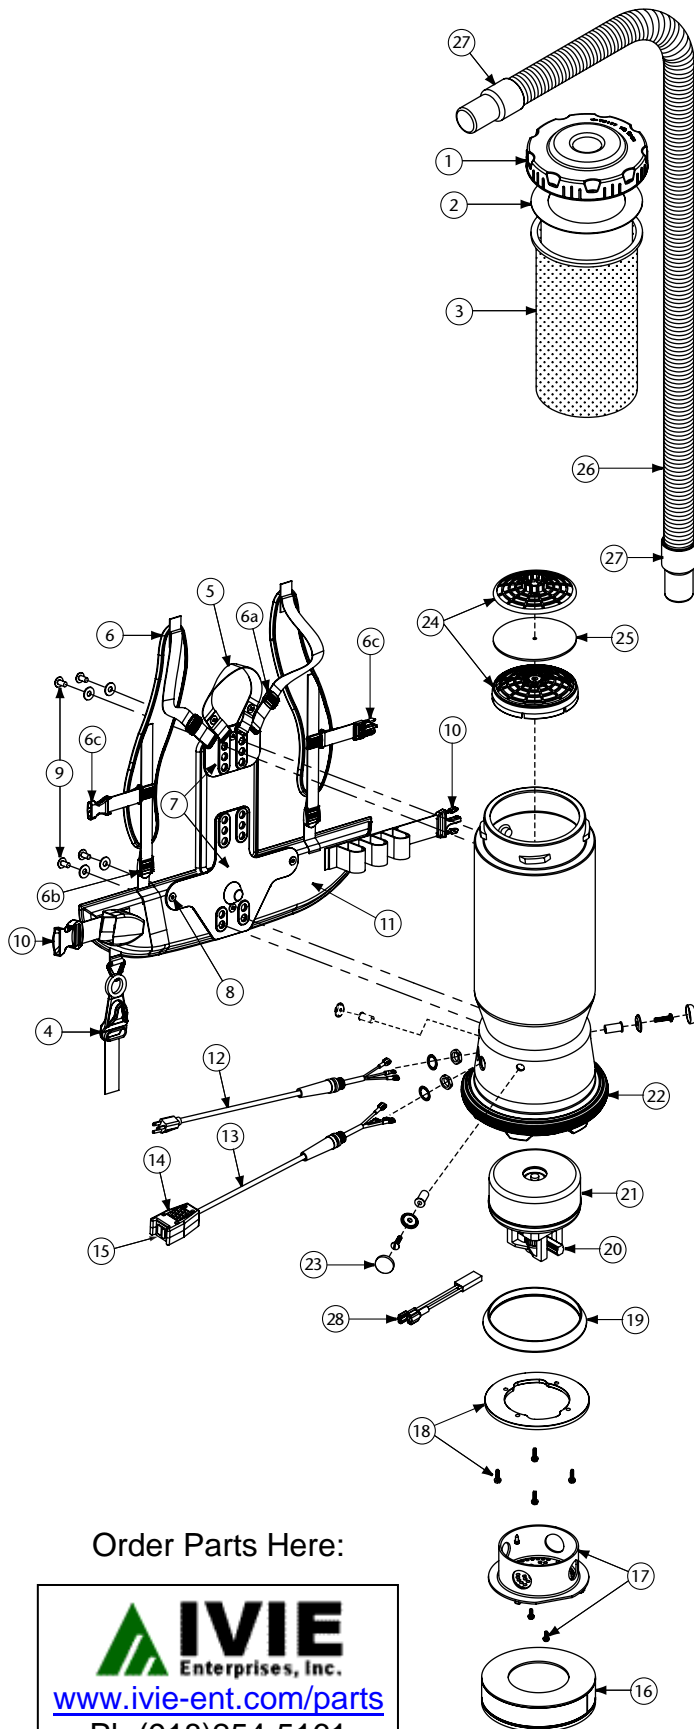

PROVAC BP/AVIATIONVAC PARTS

No.	Product Name	Qty	List Price
1	104273 Twist Cap (Black)	1 ea.	\$ 27.48
2	100431 496 Sq. In. Intercept Micro Filter	10/pk	15.29
3	100564 Micro Cloth Filter	1 ea.	23.29
4	102604 Schulte Cord Holder	1 ea.	8.35
5	101737 Carry Handle w/Rivet and Washer Set	1 set	8.13
6	100356 Shoulder Strap Assembly (includes: #6a, 6b, 6c)	1 set	16.24
6a	100358 Shoulder Strap Plastic Adjustment (Top)	1 ea.	.94
6b	100357 Shoulder Strap Plastic Adjustment (Bottom)	1 ea.	.94
6c	103627 Sternum Strap Buckles (Latch and Keeper)	1 set	2.00
7	105046 Backplate (includes: #8)	1 ea.	24.99
8	100375 Barrel Nut Connection Set for Backplate (Replacement)	1 set	5.62
9	100716 Backplate (Black) Connection Set: 4 Screws w/Washers	1 set	12.49
10	106719 Waist Belt Keeper and Latch	1 ea.	11.32
11	100359 Waist Belt (includes: #10)	1 ea.	37.47
	100354 Strap Assembly Complete (includes: #6, 11)	1 set	49.97
	103166 Backplate System Complete (includes: #4, 5, 6, 7, 9, 11)	1 set	62.46
12	100641 Power Cord (18" 14/3) Assembly	1 set	18.12
13	101610 Switch Cord Assembly Complete (includes: #14, 15)	1 set	34.98
	101714 Switch Cord w/Crimps	1 ea.	15.50
	101715 Switch Cord w/Crimps (AviationVac)	1 ea.	15.50
	101717 Switch Cord Assembly Complete w/Switch and Box (AviationVac)	1 ea.	34.98
14	101472 Switch Box w/Velcro and New Lamb Switch	1 set	22.48
	106287 Switch Box w/Velcro and Screws	1 ea.	16.77
15	106066 On/Off Switch (Must be Used with 106287)	1 ea.	6.80
16	105800 Sound Muffler	1 ea.	22.99
17	105044 Motor Shroud Cover with Screws (2 Screws)	1 set	21.41
18	100335 Motor Compression Ring w/Screws	1 set	10.62
	100378 Compression Ring Screw Set: 4 Screws	1 set	2.81
19	100014 Tetraseal	1 ea.	11.25
20	105697 Carbon Brush Set for ProVac BP Motor (Domel Motor)	1 set	19.98
	100424 Carbon Brush Set for ProVac BP Motor (Ametek Motor) (116311-00)	1 set	16.24
	106904 Carbon Brush Set (Ametek Motor) (122157-00)	1 set	19.98
	100173 Carbon Brush Set for 400 Hz Motor (AviationVac)	1 set	72.00
21	100422 Motor/Fan (120 V) w/Crimps for ProVac BP	1 ea.	72.45
	100171 Motor/Fan w/Rectifier and Crimps (400Hz) (ProVac BP/AviationVac)	1 set	157.00
	100174 Motor Rectifier (ProVac BP/AviationVac)	1 ea.	27.48
	100379 Motor Ground Connection and Wire Clamp Set w/Screws	1 set	5.62
	100380 Motor Crimp Set: 4 Female, 4 Male, Ground Crimp Connector	1 set	9.99
22	100586 Bottom Bumper	1 ea.	6.88
23	100368 Motor Mounting System Set: 3 Well Nuts, 3 Bolts, 3 Washers, 3 Covers	1 set	12.49
24	100030 Dome Filter w/Foam Media	1 ea.	7.50
25	100343 Foam Filter Media for Dome Filter	1 ea.	1.26
	101220 High Filtration Disk (Optional)	2/pk	10.09
26	100505 Static-Dissipating Hose (Black) w/Cuffs 1 1/2", PV	1 ea.	24.93
	103237 Static-Dissipating Hose (AviationVac) 1 1/4" (Black)	1 ea.	24.93
	103048 Static-Dissipating Hose (AviationVac) 1 1/2" (Black)	1 ea.	23.74
27	100694 Replacement Swivel Cuff (Black) 1 1/2"	1 ea.	5.13
	102715 Replacement Double Swivel Elbow Cuff 1 1/4" (Black) (AviationVac)	1 ea.	8.99
	103279 Replacement Swivel Cuff 1 1/4" (Black)(AviationVac)	1 ea.	6.37
28	103476 Thermal Protector	1 ea.	13.70
	101678 50' Extension Cord (Not Shown)	1 ea.	31.05