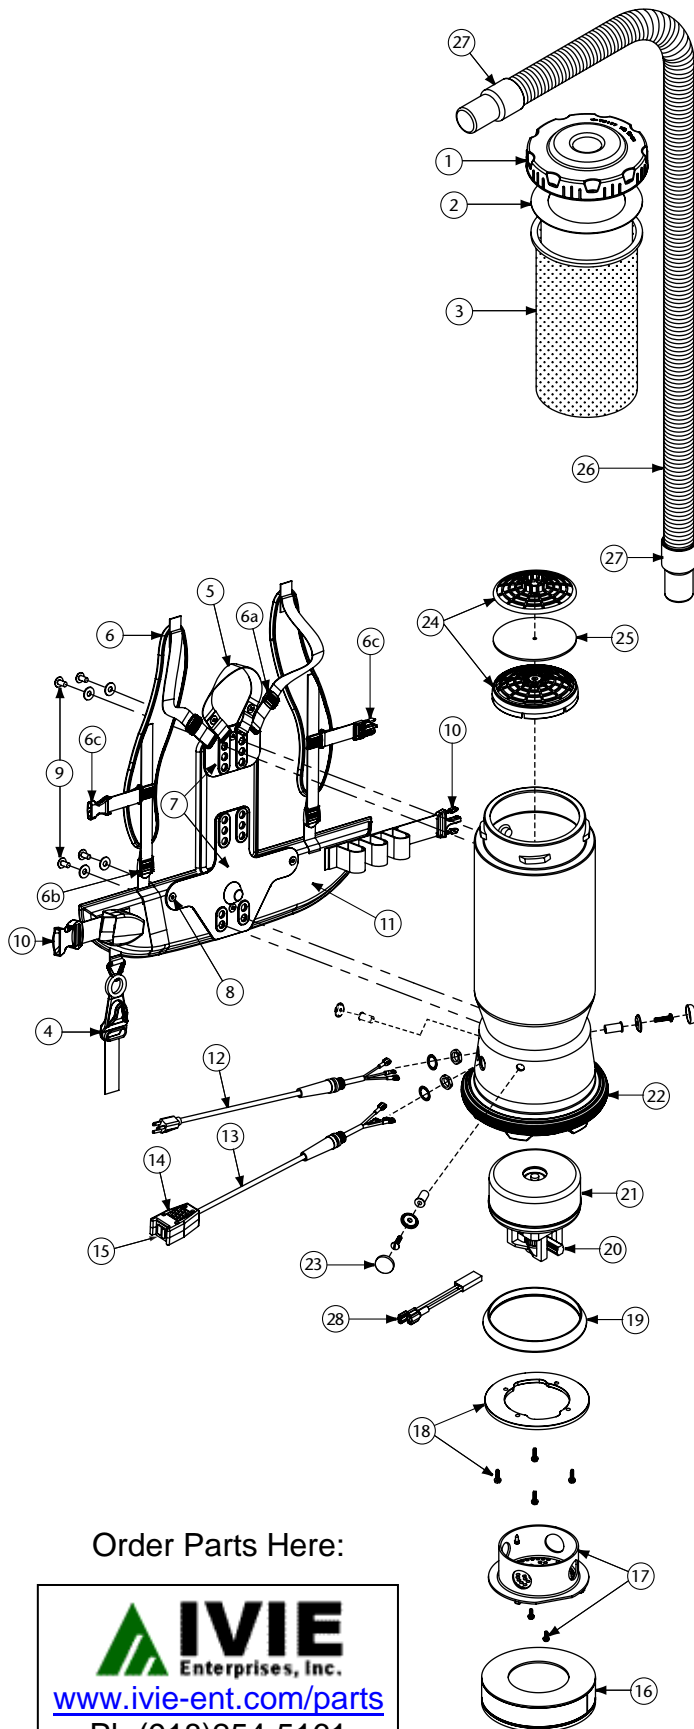

# PROVAC BP/AVIATIONVAC PARTS

No.	Product Name	Qty	List Price
1	104273 Twist Cap (Black)	1 ea.	\$ 27.48
2	100431 496 Sq. In. Intercept Micro Filter	10/pk	15.29
3	100564 Micro Cloth Filter	1 ea.	23.29
4	102604 Schulte Cord Holder	1 ea.	8.35
5	101737 Carry Handle w/Rivet and Washer Set	1 set	8.13
6	100356 Shoulder Strap Assembly (includes: #6a, 6b, 6c)	1 set	16.24
6a	100358 Shoulder Strap Plastic Adjustment (Top)	1 ea.	.94
6b	100357 Shoulder Strap Plastic Adjustment (Bottom)	1 ea.	.94
6c	103627 Sternum Strap Buckles (Latch and Keeper)	1 set	2.00
7	105046 Backplate (includes: #8)	1 ea.	24.99
8	100375 Barrel Nut Connection Set for Backplate (Replacement)	1 set	5.62
9	100716 Backplate (Black) Connection Set: 4 Screws w/Washers	1 set	12.49
10	106719 Waist Belt Keeper and Latch	1 ea.	11.32
11	100359 Waist Belt (includes: #10)	1 ea.	37.47
	100354 Strap Assembly Complete (includes: #6, 11)	1 set	49.97
	103166 Backplate System Complete (includes: #4, 5, 6, 7, 9, 11)	1 set	62.46
12	100641 Power Cord (18" 14/3) Assembly	1 set	18.12
13	101610 Switch Cord Assembly Complete (includes: #14, 15)	1 set	34.98
	101714 Switch Cord w/Crimps	1 ea.	15.50
	101715 Switch Cord w/Crimps (AviationVac)	1 ea.	15.50
	101717 Switch Cord Assembly Complete w/Switch and Box (AviationVac)	1 ea.	34.98
14	101472 Switch Box w/Velcro and New Lamb Switch	1 set	22.48
	106287 Switch Box w/Velcro and Screws	1 ea.	16.77
15	106066 On/Off Switch (Must be Used with 106287)	1 ea.	6.80
16	105800 Sound Muffler	1 ea.	22.99
17	105044 Motor Shroud Cover with Screws (2 Screws)	1 set	21.41
18	100335 Motor Compression Ring w/Screws	1 set	10.62
	100378 Compression Ring Screw Set: 4 Screws	1 set	2.81
19	100014 Tetraseal	1 ea.	11.25
20	105697 Carbon Brush Set for ProVac BP Motor (Domel Motor)	1 set	19.98
	100424 Carbon Brush Set for ProVac BP Motor (Ametek Motor) (116311-00)	1 set	16.24
	106904 Carbon Brush Set (Ametek Motor) (122157-00)	1 set	19.98
	100173 Carbon Brush Set for 400 Hz Motor (AviationVac)	1 set	72.00
21	100422 Motor/Fan (120 V) w/Crimps for ProVac BP	1 ea.	72.45
	100171 Motor/Fan w/Rectifier and Crimps (400Hz) (ProVac BP/AviationVac)	1 set	157.00
	100174 Motor Rectifier (ProVac BP/AviationVac)	1 ea.	27.48
	100379 Motor Ground Connection and Wire Clamp Set w/Screws	1 set	5.62
	100380 Motor Crimp Set: 4 Female, 4 Male, Ground Crimp Connector	1 set	9.99
22	100586 Bottom Bumper	1 ea.	6.88
23	100368 Motor Mounting System Set: 3 Well Nuts, 3 Bolts, 3 Washers, 3 Covers	1 set	12.49
24	100030 Dome Filter w/Foam Media	1 ea.	7.50
25	100343 Foam Filter Media for Dome Filter	1 ea.	1.26
	101220 High Filtration Disk (Optional)	2/pk	10.09
26	100505 Static-Dissipating Hose (Black) w/Cuffs 1 1/2", PV	1 ea.	24.93
	103237 Static-Dissipating Hose (AviationVac) 1 1/4" (Black)	1 ea.	24.93
	103048 Static-Dissipating Hose (AviationVac) 1 1/2" (Black)	1 ea.	23.74
27	100694 Replacement Swivel Cuff (Black) 1 1/2"	1 ea.	5.13
	102715 Replacement Double Swivel Elbow Cuff 1 1/4" (Black) (AviationVac)	1 ea.	8.99
	103279 Replacement Swivel Cuff 1 1/4" (Black)(AviationVac)	1 ea.	6.37
28	103476 Thermal Protector	1 ea.	13.70
	101678 50' Extension Cord (Not Shown)	1 ea.	31.05