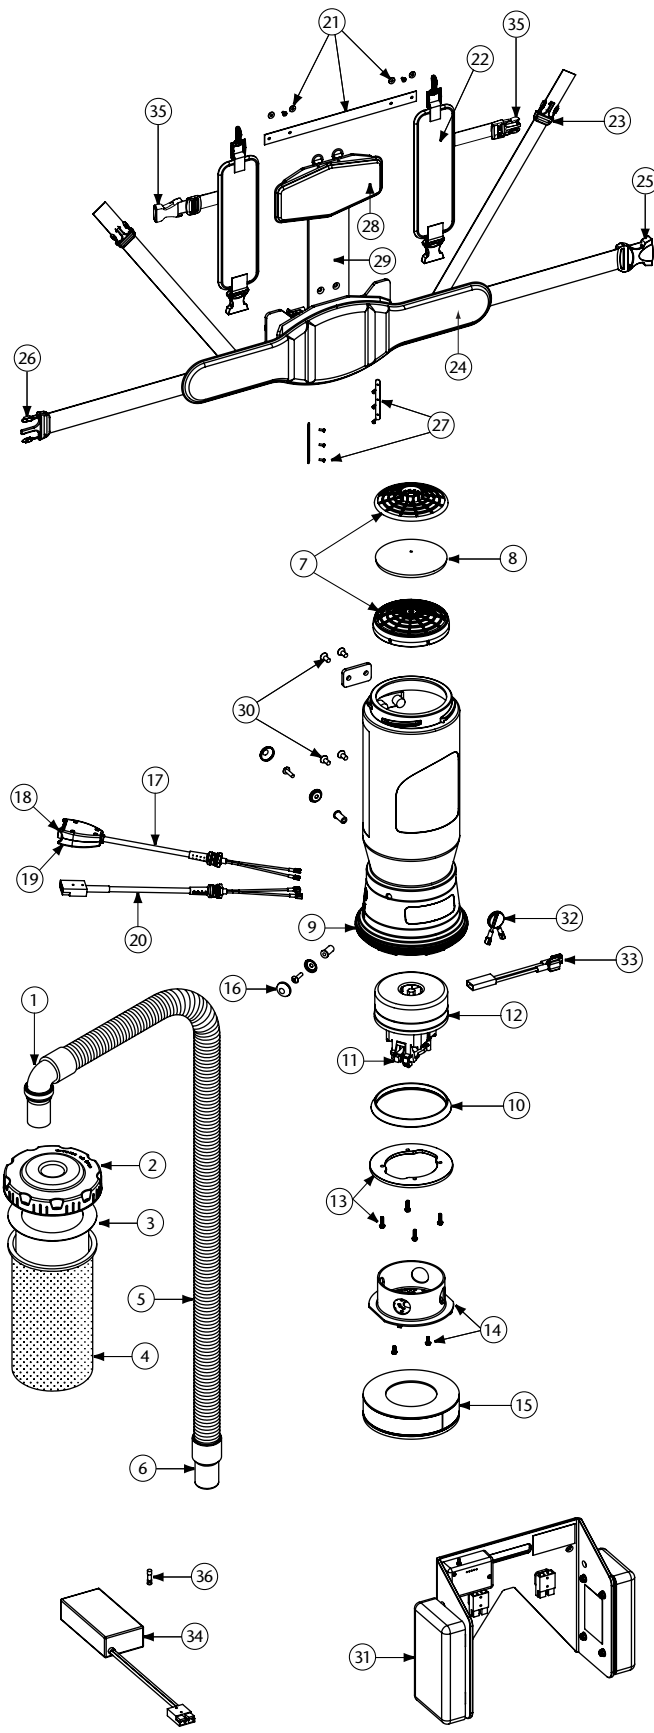

# GOVAC BP PARTS

No.	Product Name	Qty	List Price
1	102715 Replacement Swivel Elbow Cuff (Black) 1/4"	1 ea.	\$ 8.99
2	104273 Twist Cap, Black	1 ea.	27.48
3	100431 496 Sq In Intercept Micro Filter	10 pk	15.29
4	100564 Micro Cloth Filter	1 ea.	23.29
5	103237 Static-Dissipating Hose (Black) w/Cuffs 1/4"	1 ea.	24.93
6	103279 Replacement Swivel Cuff (Black) 1/4"	1 ea.	6.37
7	100030 Dome Filter w/ Foam Media	1 ea.	7.50
8	100343 Foam Filter Media for Dome Filter	1 ea.	1.26
9	100586 Bottom Bumper	1 ea.	6.88
10	100014 Tetraseal	1 ea.	11.25
11	103731 Carbon Brush Set	1 set	23.99
12	106831 Motor/Fan (36VDC) w/Crimps	1 ea.	237.33
13	100335 Motor Compression Ring w/Screws	1 ea.	10.62
	100378 Compression Ring Screw Set: 4 Screws	1 set	2.81
14	105044 Motor Shroud Cover w/ Screws	1 ea.	21.41
15	105800 Sound Muffler	1 ea.	22.99
16	100368 Motor Mounting System Set: 3 well nuts, 3 screws, 3 washers, 3 caps	1 set	12.49
17	106832 Switch Cord Assembly Complete (includes: #18,19)	1 ea.	34.98
18	106066 On/Off Switch	1 ea.	6.80
19	101472 Switch Box w/Velcro and New Lamb Switch	1 ea.	16.77
20	106833 Power Cord Assembly Complete (36VDC)	1 ea.	62.73
21	101737 Carry Handle w/ Rivet and Washer Set	1 set	8.13
22	106834 Shoulder Strap Set with Sternum Strap	1 set	51.50
23	106835 Shoulder Strap Latch	1 ea.	2.58
24	106473 Waist Belt	1 ea.	81.37
25	101535 Waist Belt Keeper	1 ea.	6.25
26	101534 Waist Belt Latch	1 ea.	6.25
27	106836 Waist Belt Connection Set	1 set	37.47
28	106472 Top Pad for Backplate	1 ea.	37.60
29	106837 Backplate Assembly	1 ea.	283.25
30	106838 Backplate Connection Set: 4 Screws and Spacer Plate	1 set	13.13
31	106621 Battery Pack Assembly	1 ea.	2,599.00
32	106806 Thermistor Assy, 3 Ohm, F/GoVac	1 ea.	29.87
33	103476 Thermal Protector	1 ea.	13.70
34	106603 Charger Assembly	1 ea.	349.00
35	103627 Sternum Strap Latch and Keeper	1 set	2.00
36	106924 Charger Fuse	1 ea.	5.19