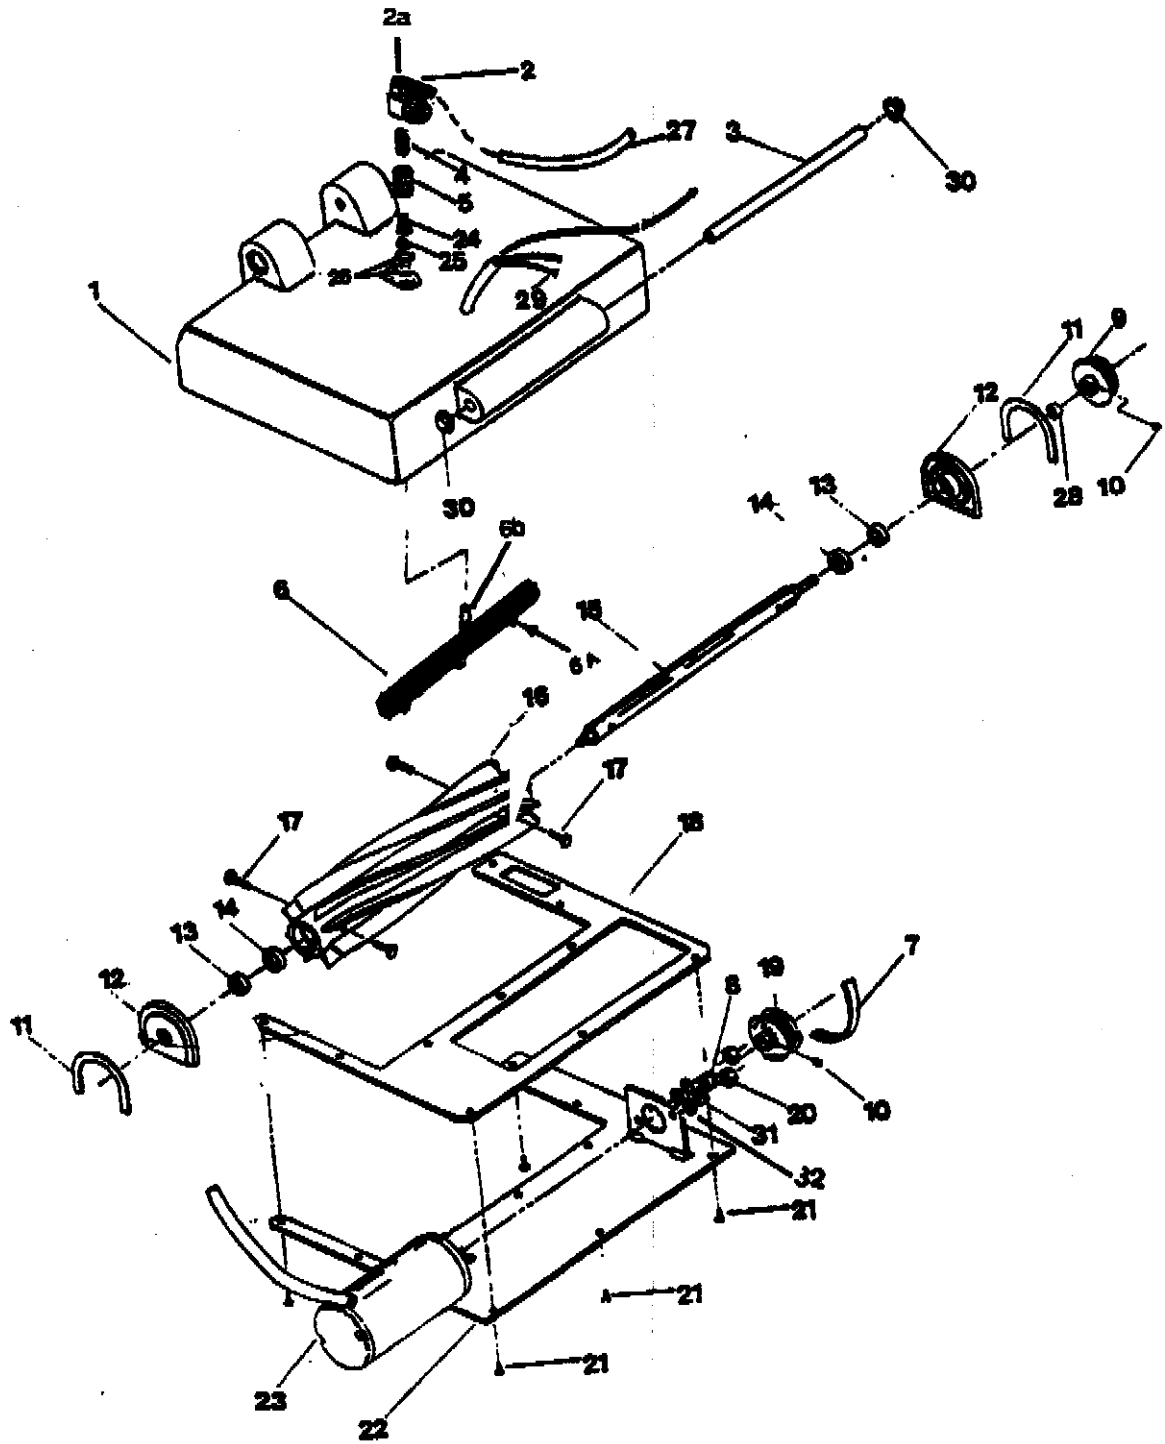

Clarke® EXT-771 PB
Parts Lists # 4, Chassis Assembly 2/96

Ref#	Part No.	Description	Qt
1	45905C	Pump - 120V	1
	45929A	Pump - 240V	1
2	980643	Washer - Brass	4
3	81901A	Nut - Keps 10-24	4
4	692870	Elbow - Swivel Barb- Plastic	2
5	47802A	Terminal - Ring	1
6	47905A	Terminal - Male	2
7	47708A	Terminal - Male	1
8	35147A	Hose - 14"	1
9	722030	Clamp - Hose	2
10	85518A	Screw 1/4-20 X 3/4	
11	737140	Quick Disconnect	1
12	697501	Reducer - 1/4 NPT x 1/8 NPT	1
13◆	980410	Washer - Flat	3
14	73344A	Label - Instruction	1
15	962009	Screw - 10-24 x 1.25	4
16	68406A	Undercarriage - Weldment	1
17	53607A	Elbow - 1/4 M x 3/8 HB, Nylon	2
18	59728A	Valve - Plug	1
19	170066	Tee - 1/4 Brass	1
20	170040	Elbow - Street, Brass	1
21	54875A	Hose - Squeegee/Vac	1
22	46103A	Rectifier	1
23	920056	Nut	1
24	962980	Screw - Pan Head	1
25	49044A	Wire	1
26	41427A	Circuit Breaker, 2.5A, 115V Brush	1
	41429A	Circuit Breaker, 1.5A, 230V Brush	1
27	58124A	Seal - Reset Button	1
28	611101	Bushing Wire	1
29	852841	Elbow 1/8 St.	1
30	63015A	Bracket, Assembly	1
31	47905A	Terminal, Male, (230V only)	1
32	47701A	Terminal, Female, (230V only)	1
33	43004A	Fuse, Holder, (230V only)	1
NI	42910A	Fuse, 230V only	2
NI	920200	Nut 10-24 Hex	1
NI	962109	Screw 10-24 x 5/8	2
NI	980603	Washer	2

NOTE:

◆ indicates a change
has been made since last
publication of this manual.

Clarke® EXT-771 PB
Drawing #5, Power Brush Assembly 2/96