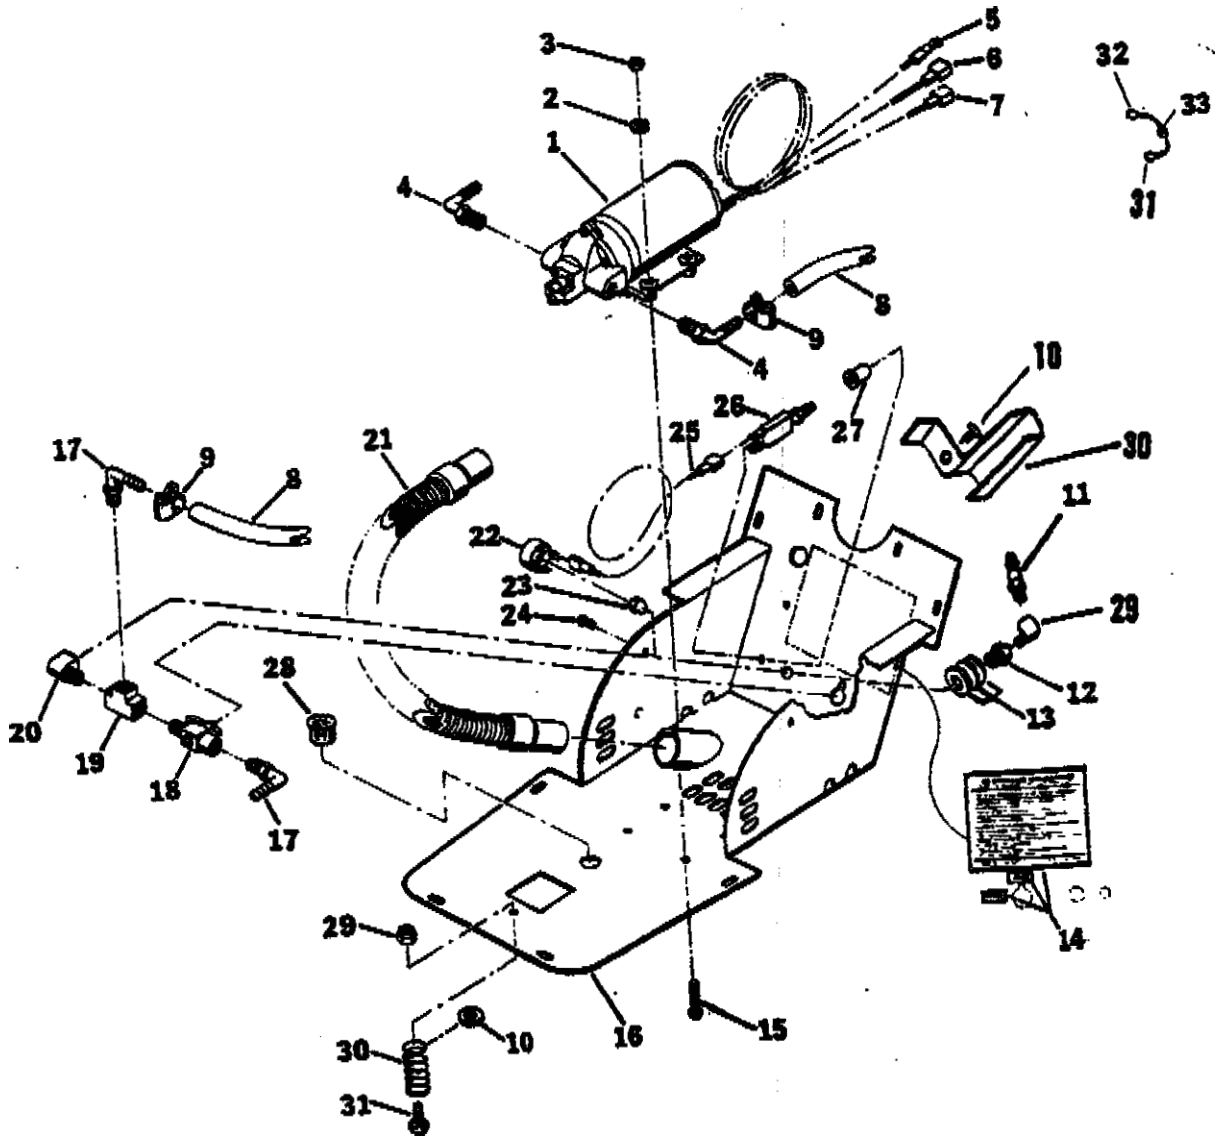

Clarke® EXT-771 PB
Drawing #4, Chassis Assembly 2/96

Clarke® EXT-771 PB
Parts Lists # 4, Chassis Assembly 2/96

Ref#	Part No.	Description	Qt
1	45905C	Pump - 120V	1
	45929A	Pump - 240V	1
2	980643	Washer - Brass	4
3	81901A	Nut - Keps 10-24	4
4	692870	Elbow - Swivel Barb- Plastic	2
5	47802A	Terminal - Ring	1
6	47905A	Terminal - Male	2
7	47708A	Terminal - Male	1
8	35147A	Hose - 14"	1
9	722030	Clamp - Hose	2
10	85518A	Screw 1/4-20 X 3/4	
11	737140	Quick Disconnect	1
12	697501	Reducer - 1/4 NPT x 1/8 NPT	1
13◆	980410	Washer - Flat	3
14	73344A	Label - Instruction	1
15	962009	Screw - 10-24 x 1.25	4
16	68406A	Undercarriage - Weldment	1
17	53607A	Elbow - 1/4 M x 3/8 HB, Nylon	2
18	59728A	Valve - Plug	1
19	170066	Tee - 1/4 Brass	1
20	170040	Elbow - Street, Brass	1
21	54875A	Hose - Squeegee/Vac	1
22	46103A	Rectifier	1
23	920056	Nut	1
24	962980	Screw - Pan Head	1
25	49044A	Wire	1
26	41427A	Circuit Breaker, 2.5A, 115V Brush	1
	41429A	Circuit Breaker, 1.5A, 230V Brush	1
27	58124A	Seal - Reset Button	1
28	611101	Bushing Wire	1
29	852841	Elbow 1/8 St.	1
30	63015A	Bracket, Assembly	1
31	47905A	Terminal, Male, (230V only)	1
32	47701A	Terminal, Female, (230V only)	1
33	43004A	Fuse, Holder, (230V only)	1
NI	42910A	Fuse, 230V only	2
NI	920200	Nut 10-24 Hex	1
NI	962109	Screw 10-24 x 5/8	2
NI	980603	Washer	2

NOTE:

◆ indicates a change
has been made since last
publication of this manual.