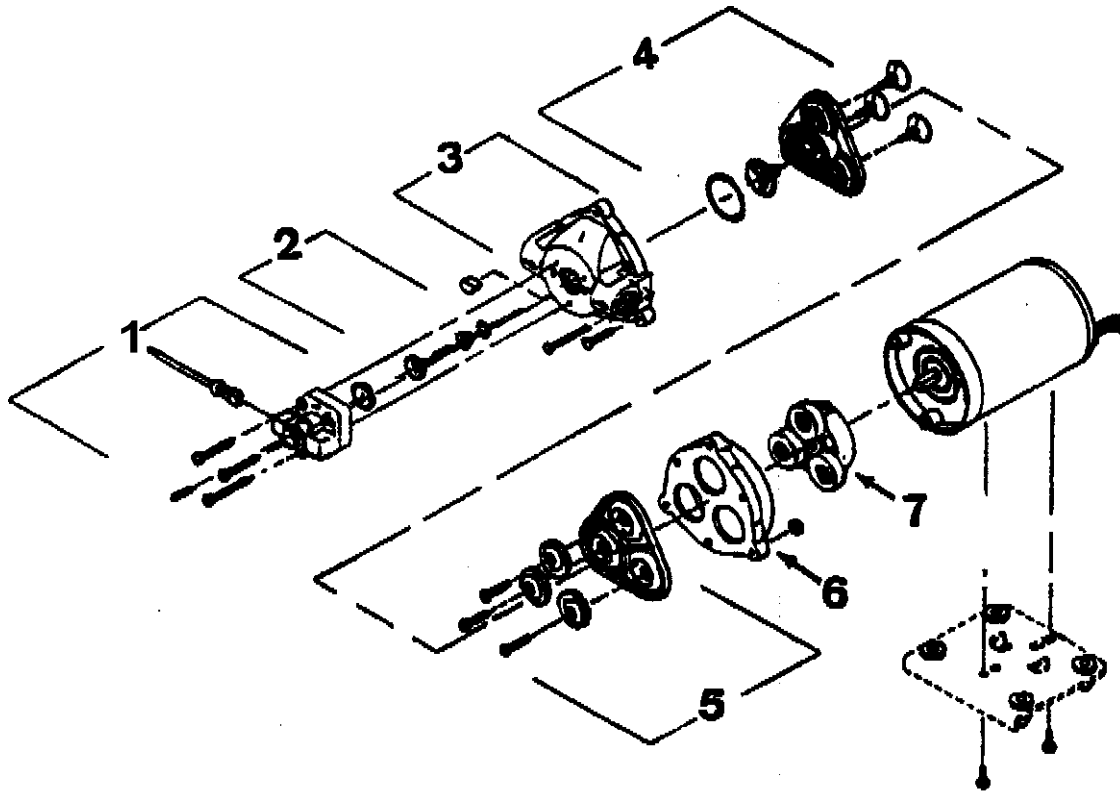

Clarke, EXT-771 PB
Drawing & Parts List #8 3/95
Pump (#45905C) (115V)
Pump (#45906B) (230V)
Pump (#45929A) (230V) (8090-802-178)

Int.	Part No.	Description			
			45905C	45906B	45929A
1	55372A	Kit, Switch - Viton 80/100 psi	1	1	-
	53056A	Kit, Switch 80/100psi	1	1	-
2	55374A	Kit, Dual Check Valves	1	1	1
	52908A	Kit, Check Valves	1	1	1
3	54881A	Housing, Upper	1	1	1
4	55373A	Kit, Valve	1	1	1
	59783A	Kit, Valve	1	1	1
5	53201A	Kit, Diaphragm	1	1	1
	53205A	Kit, Diaphragm	1	1	1
6	54882A	Housing, Lower	1	1	1
7	54837A	Kit, Drive Assembly	1	1	1
	15884A	Kit, Drive Assembly			1
	52907A	Kit, Drive Assembly			1