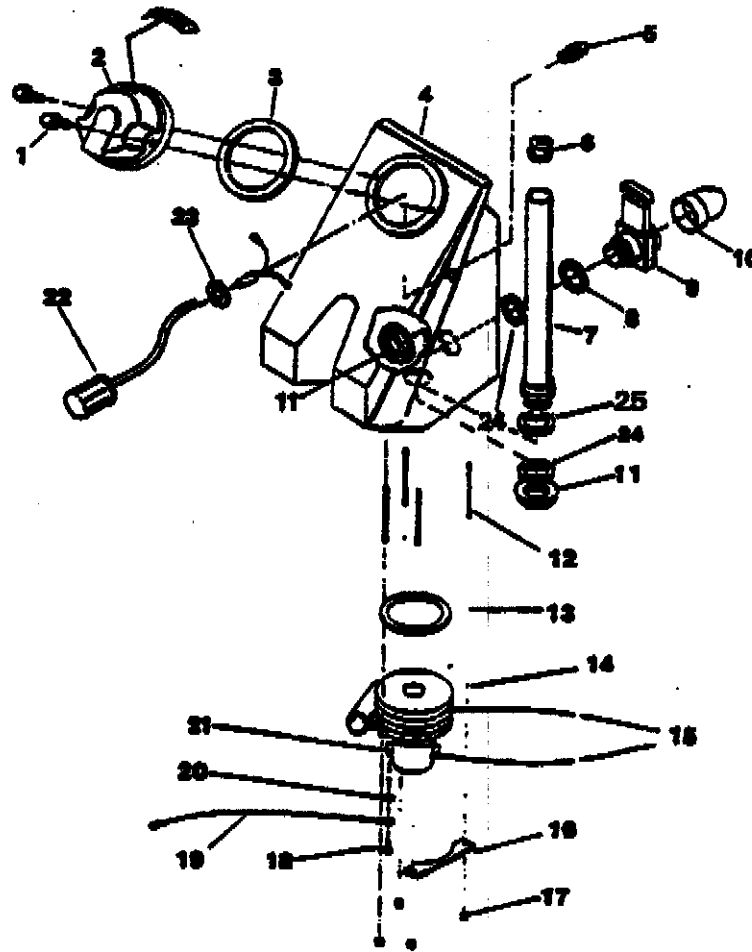

Clarke® EXT-771 PB
Drawing and Parts List #2, Recovery Tank Assembly 2/96

NOTE:
◆ indicates a change
has been made since last
publication of this manual.

Ref. No.	Part No.	Description	Qty.	Ref. No.	Part No.	Description	Qty.
1	55509A	Knob - Clamping	2	14	44911A	Motor - Vac - 120V	
2	32341A	Cover - Recovery Tank	1		44919A	Motor - Vac - 240V	1
3	34246A	Gasket - Recovery Tank	1	15	47708A	Terminal - Male Q.D.	2
4	38924C	Tank - Recovery	1	16	61158A	Bracket - Hold Down	1
5	56459A	Strain Relief	1	17	920349	Nut - ¼-20 ESNA Stop	4
6	58012A	Strainer - Recovery Tank	1	18	85833A	Screw - Machine	1
7	37200B	Pipe - Adapter	1	19	48902A	Wire - Ground	1
8	733442	Gasket - Drain Valve	1	20	980603	Washer - External Tooth Lock	1
9	59721A	Valve - Drain	1	21	40812A	Brush, Carbon 115V (Set of 2)	1
10	53606A	Elbow - 45° Drain	1		40813A	Brush, Carbon 230V	2
11	920797	Nut - Plastic	2	22	47364B	Float Switch	1
12	89303A	Stud	4	23◆	82100A	Locknut - Conduit ½"	1
13	34245A	Gasket, Vac. - Motor	1	24	980422	Washer	1
				25	56688A	O-Ring	1