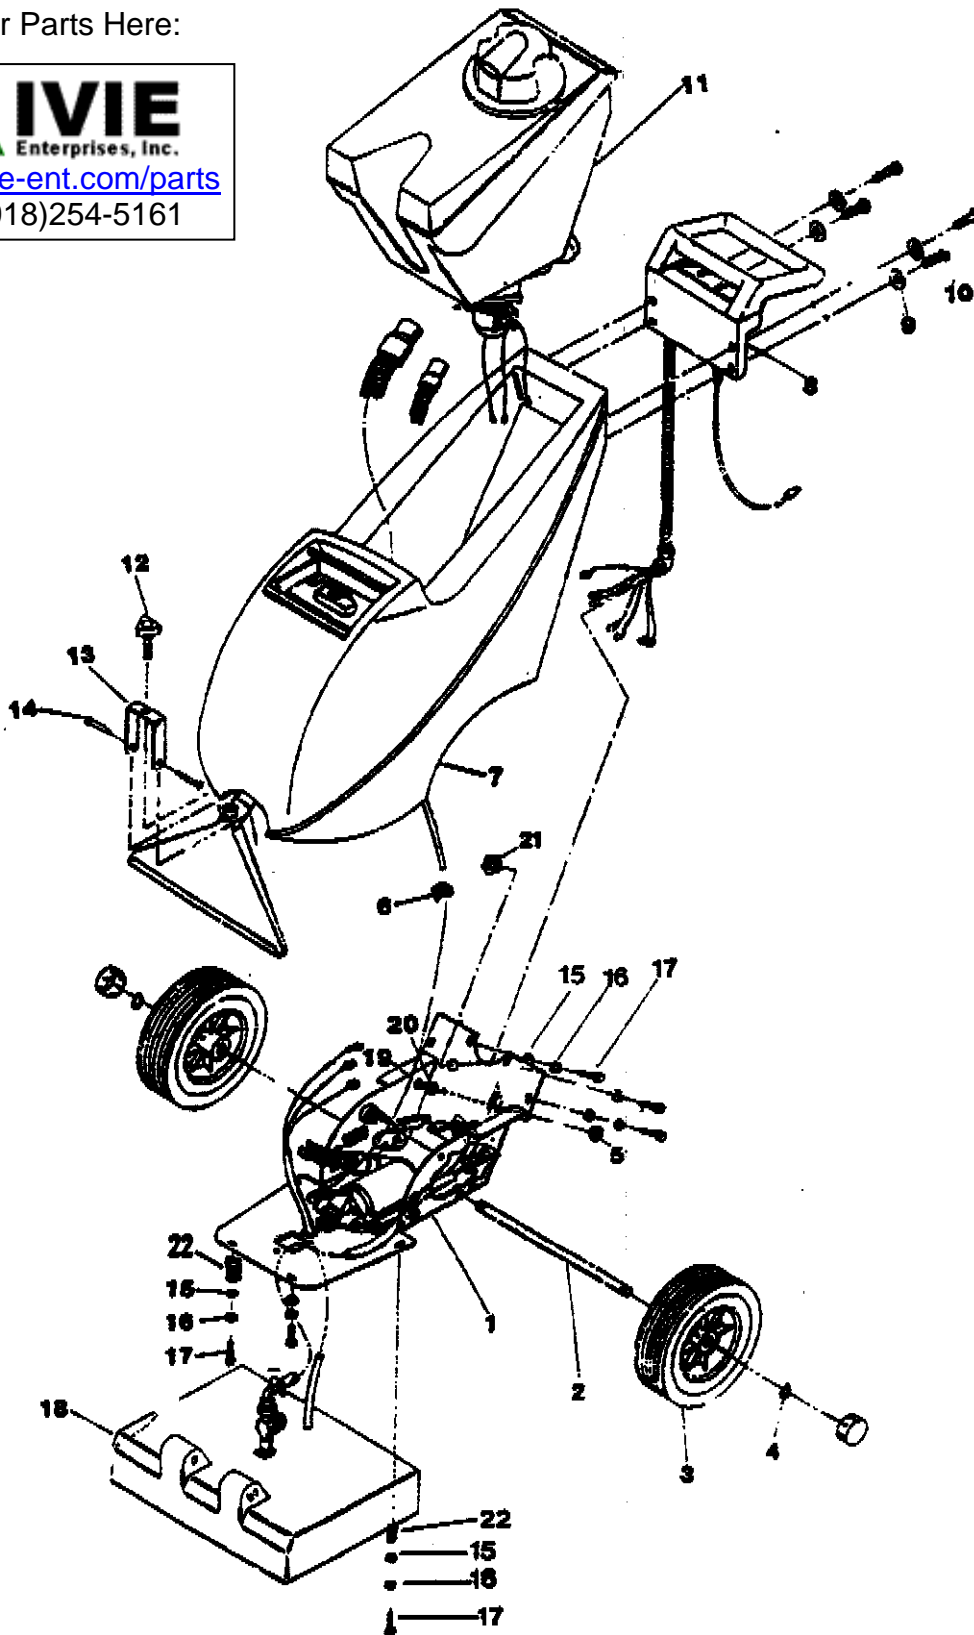

Clarke® EXT-771 PB
Drawing #1, Overall Assembly 12/93

Order Parts Here:

www.ivie-ent.com/parts
Ph:(918)254-5161

Clarke® EXT-771 PB
Parts List #1 Overall Assembly 5/95

F	Code No.	Description	
1	12400A	Chassis - Sub-Assembly - 120V	
	12401B	Chassis - Sub-Assembly - 240V	1
2	67466A	Shaft - Undercarriage	1
3	59957A	Wheel 10 x 2.75	2
4	81505A	Pinnut	2
5	81903A	Nut - Keps #8-32 w/Ext Star Lock	1
6	722030	Clamp	2
7	19113A	Tank- Solution, Sub Assembly	1
8	15320B	Handle - Cntrl. Hsg, Sub-Assy - 120V	
	15322B	Handle - Cntrl. Hsg, Sub-Assy - 240V	1
9	87019A	Washer - Flat .31 Blk. Ox.	4
10	86107A	Capcrew - Button Head Socket	4
11	19112B	Solution Recovery Tank Sub-Assy - 120V	
	19114B	Solution Recovery Tank Sub-Assy - 240V	1
12	55508A	Knob Clamping	1
13	61165A	Bracket Adjustment	1
14	86106A	Screw - Shoulder	2
	980413	Washer - Flat SS 1/4 x 7/8 x 1/16	8
	170892	Washer - 1/4 SS Lock	8
	170915	Screw 1/4-20 x 3/4 NC	8
18	11408B	Power Brush Sub-Assembly - 120V	1
	11409B	Power Brush Sub-Assembly - 240V	1
19	962027	Screw #8-32 x 1/2 Pan Head	1
20	980621	Washer - .1681 x .3700 SH 1108	1
21	170688	Locknut - Conduit 1/2"	1
22	58612A	Spring	2
NI	824103	Hose, Solution Drain	1
NI	87613A	Washer	4

Clarke® EXT-771 PB
Drawing and Parts List #3, Handle/Control Housing Assembly 7/94

Ref. No.	Part No.	Description	Qty.
1	82100A	Locknut - Conduit ½"	3
2	34803B	Handle	1
3	42083A	Cord Set - 120V	1
	42084A	Cord Set - 240V	1
4	47344A	Switch - Rocker - 120V	2
	47343A	Switch - Rocker - 240V	
5	47345A	Switch - Single Momentary - 120V	1
	47346A	Switch - Single Momentary - 240V	
6	49676A	Wiring Harness	1
7	66336A	Control Panel - W/Brush	1
8	81901A	Nut - Keps - #10-24	2
9	962957	Screw - 10-16 x ½ Self-tap - Hi-Lo	4
10	962968	Screw - 10-24 x ½, Black	2
11	980603	Washer, Shakeproof	2
12	56459A	Strain Relief	1
13	58013A	Strain Relief	1
NI	170673	Tie, Wire	1
NI	699203	Tag, Caution	1