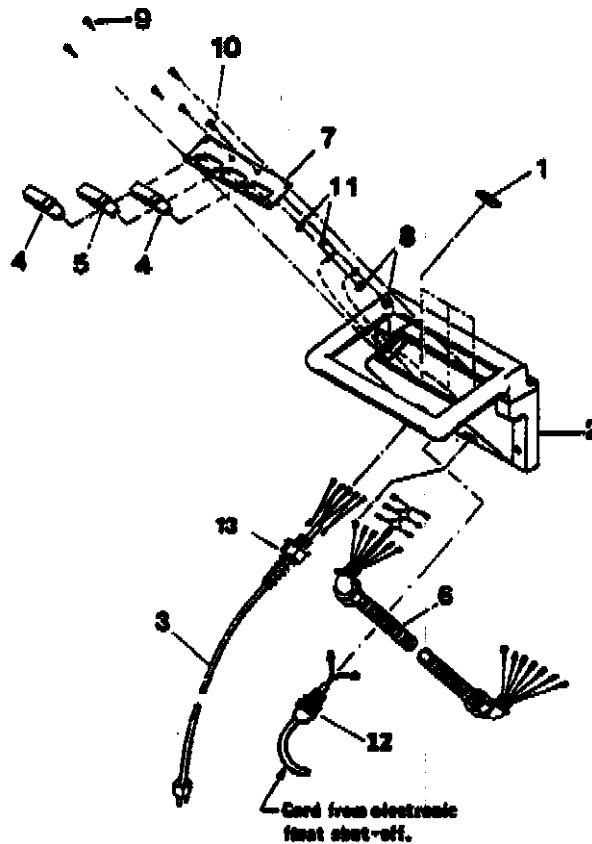

Clarke® EXT-771 PB
Drawing #1, Overall Assembly 12/93

Order Parts Here:

www.ivie-ent.com/parts
Ph:(918)254-5161

Clarke® EXT-771 PB
Parts List #1 Overall Assembly 5/95

F	Code No.	Description	
1	12400A	Chassis - Sub-Assembly - 120V	
	12401B	Chassis - Sub-Assembly - 240V	1
2	67466A	Shaft - Undercarriage	1
3	59957A	Wheel 10 x 2.75	2
4	81505A	Pinnut	2
5	81903A	Nut - Keps #8-32 w/Ext Star Lock	1
6	722030	Clamp	2
7	19113A	Tank- Solution, Sub Assembly	1
8	15320B	Handle - Cntrl. Hsg, Sub-Assy - 120V	
	15322B	Handle - Cntrl. Hsg, Sub-Assy - 240V	1
9	87019A	Washer - Flat .31 Blk. Ox.	4
10	86107A	Capcrew - Button Head Socket	4
11	19112B	Solution Recovery Tank Sub-Assy - 120V	
	19114B	Solution Recovery Tank Sub-Assy - 240V	1
12	55508A	Knob Clamping	1
13	61165A	Bracket Adjustment	1
14	86106A	Screw - Shoulder	2
	980413	Washer - Flat SS 1/4 x 7/8 x 1/16	8
	170892	Washer - 1/4 SS Lock	8
	170915	Screw 1/4-20 x 3/4 NC	8
18	11408B	Power Brush Sub-Assembly - 120V	1
	11409B	Power Brush Sub-Assembly - 240V	1
19	962027	Screw #8-32 x 1/2 Pan Head	1
20	980621	Washer - .1681 x .3700 SH 1108	1
21	170688	Locknut - Conduit 1/2"	1
22	58612A	Spring	2
NI	824103	Hose, Solution Drain	1
NI	87613A	Washer	4

Clarke® EXT-771 PB
Drawing and Parts List #3, Handle/Control Housing Assembly 7/94

Ref. No.	Part No.	Description	Qty.
1	82100A	Locknut - Conduit ½"	3
2	34803B	Handle	1
3	42083A	Cord Set - 120V	1
	42084A	Cord Set - 240V	1
4	47344A	Switch - Rocker - 120V	2
	47343A	Switch - Rocker - 240V	
5	47345A	Switch - Single Momentary - 120V	1
	47346A	Switch - Single Momentary - 240V	
6	49676A	Wiring Harness	1
7	66336A	Control Panel - W/Brush	1
8	81901A	Nut - Keps - #10-24	2
9	962957	Screw - 10-16 x ½ Self-tap - Hi-Lo	4
10	962968	Screw - 10-24 x ½, Black	2
11	980603	Washer, Shakeproof	2
12	56459A	Strain Relief	1
13	58013A	Strain Relief	1
NI	170673	Tie, Wire	1
NI	699203	Tag, Caution	1