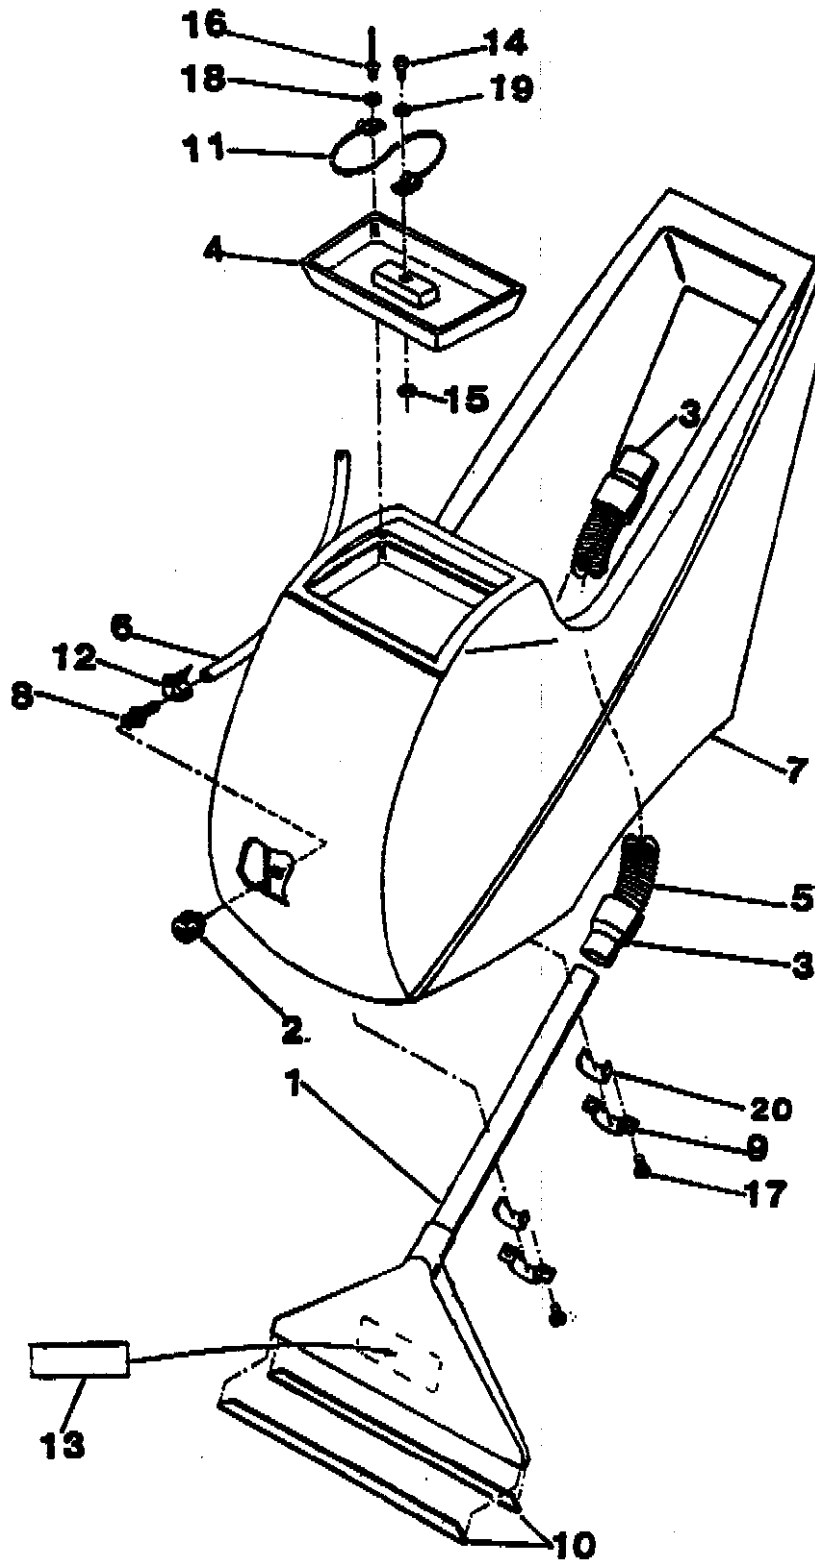

Clarke® EXT-771 PB
Parts List #5, Power Brush Assembly 2/96

Ret. No.	Part No.	Description	Qty.
1	35217A	Brush Housing	1
2	59727B	Valve - Check	1
2a	53617A	Elbow	1*
NI	53204A	Diaphragm	1*
3	67431A	Shaft - Brush Housing	1
4	170086	Nipple, 1/4" Close	1
5	170023	1/4" Coupling	1
6	65929A	Tube, Spray	1
6a	56253A	Nozzle, Spray, 1/8" NPT, #2x110"	1*
6b	695701	Nipple	1*
7	50908A	Belt - Timing	1
8	59517A	Spacer, Motor	1
9	57226A	Pulley - Timing Brush	1
10	982628	Screw - Set, 8-32 x 3/16	2
11	34244A	Gasket - Bearing Support	2
12	38007A	Support - Bearing	2
13	902648	Bearing	2
14	58121A	Seal	2
15	67433B	Shaft - Brush	1
16	30503A	Brush	1
17	85600A	Capscrew - Pan Head	4
18	34243A	Gasket - Shield	1
19	57228A	Pulley - Timing Motor	1
20	920224	Nut 10x32 - Hex	2
21	962929	Screw - Pan Head	10
22	67538A	Shield - Brush Hoking, S.S.	1
23	45022B	Motor - 120V	1
	45024C	Motor - 240V	1
24	170005	Bushing, Brass	1
25	56458A	Spacer, Manifold	1
26◆	980361	Washer, Thrust	2*
27	35149A	Hose 19'	1
28	58512A	Spacer - Pulley, Brush	1
29	47905A	Terminal - Male Q.D. Full	2
30	920346	Palnut	2
31	980603	Washer	2
32	980643	Washer - flat	2

*NOTE: 2a, Qty (1)
include with Item #2

*NOTE: "53204A", Qty
(1) include with Item #2

*NOTE: 6a, Qty (3)
include with Item #6

*NOTE: 6b, Qty (1)
include with Item #6

*NOTE: 26, Qty (2)
or as needed

NOTE:
◆ indicates a change
has been made since last
publication of this manual.

Clarke® EXT-771 PB
Drawing #6, Solution Tank Asm. 12/93