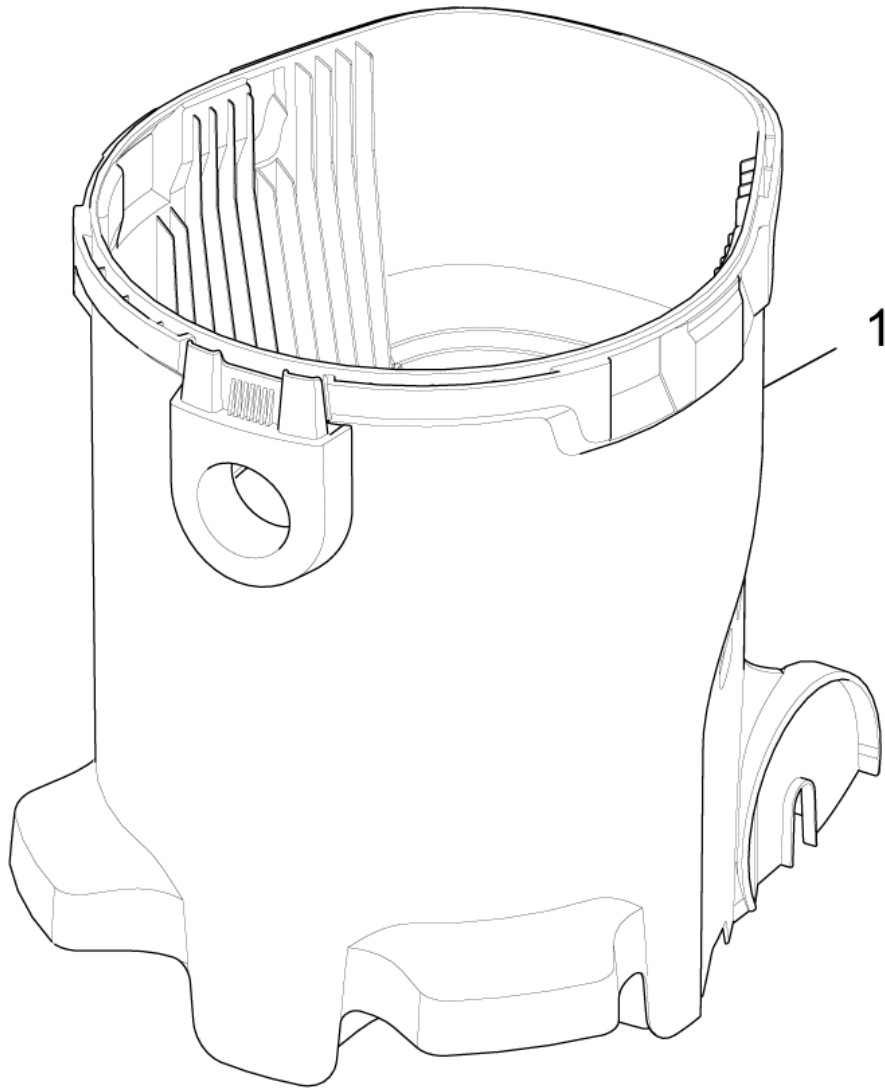

Model : 36927 CAV 8 and CAV 12

Drawing : ATTIX5006 Container ATTIX 50

Model : 36927 CAV 8 and CAV 12

11-03-2009 11:44:31

Partlist : CAV812006 Container ATTIX 50

Page : 1

IA	Pos. no.	Qty.	Item no.	Item Text
	1	1	107400507	
	3	2	302004059	FRONT WHEEL FOR CONTAINER
	5	1	302004022	WHEEL AXLE
	6	1	107400063	SCREW 5X35
	7	2	302000639	WHEEL Ø150X20, BLACK
	8	2	47302	CLAMPING RING Ø28,6/Ø20X
	9	2	302001322	HUB CAP

Order Parts Here:

www.ivie-ent.com/parts
Ph:(918)254-5161