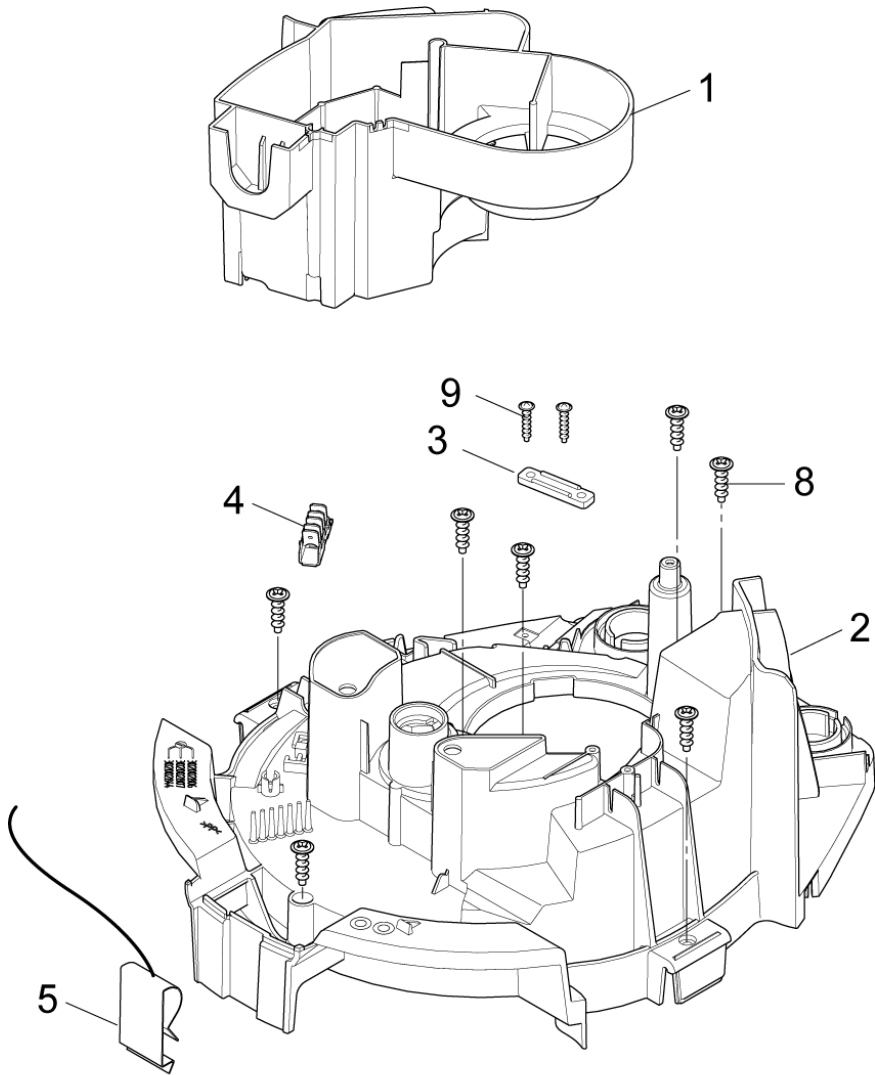

Model : 36927 CAV 8 and CAV 12

Drawing : ATTIX30I05 Motor Basic and Push Clean

Model : 36927 CAV 8 and CAV 12

11-03-2009 11:43:18

Partlist : CAV812005 Motor Basic and Push Clean

Page : 1

IA	Pos. no.	Qty.	Item no.	Item Text
	1	1	302004015	AIRGUIDE
	10	1	302004045	SOUND INSULATION OUTLET
	2	1	302004009	CLAMPINGPLATE PC
	3	1	302004030	STRAP FOR CABLE
	4	1	302004031	DISTRIBUTION STRIP 6-POL 16A
	5	1	302004023	CONTACT SPRING
	6	1	302003385	SEALING KIT R
	7	1	107400130	TURBINE KIT 1000W 110-120V
	8	1	302004029	SCREW 5X18
	9	1	302004032	SCREW 3.5X18

Order Parts Here: