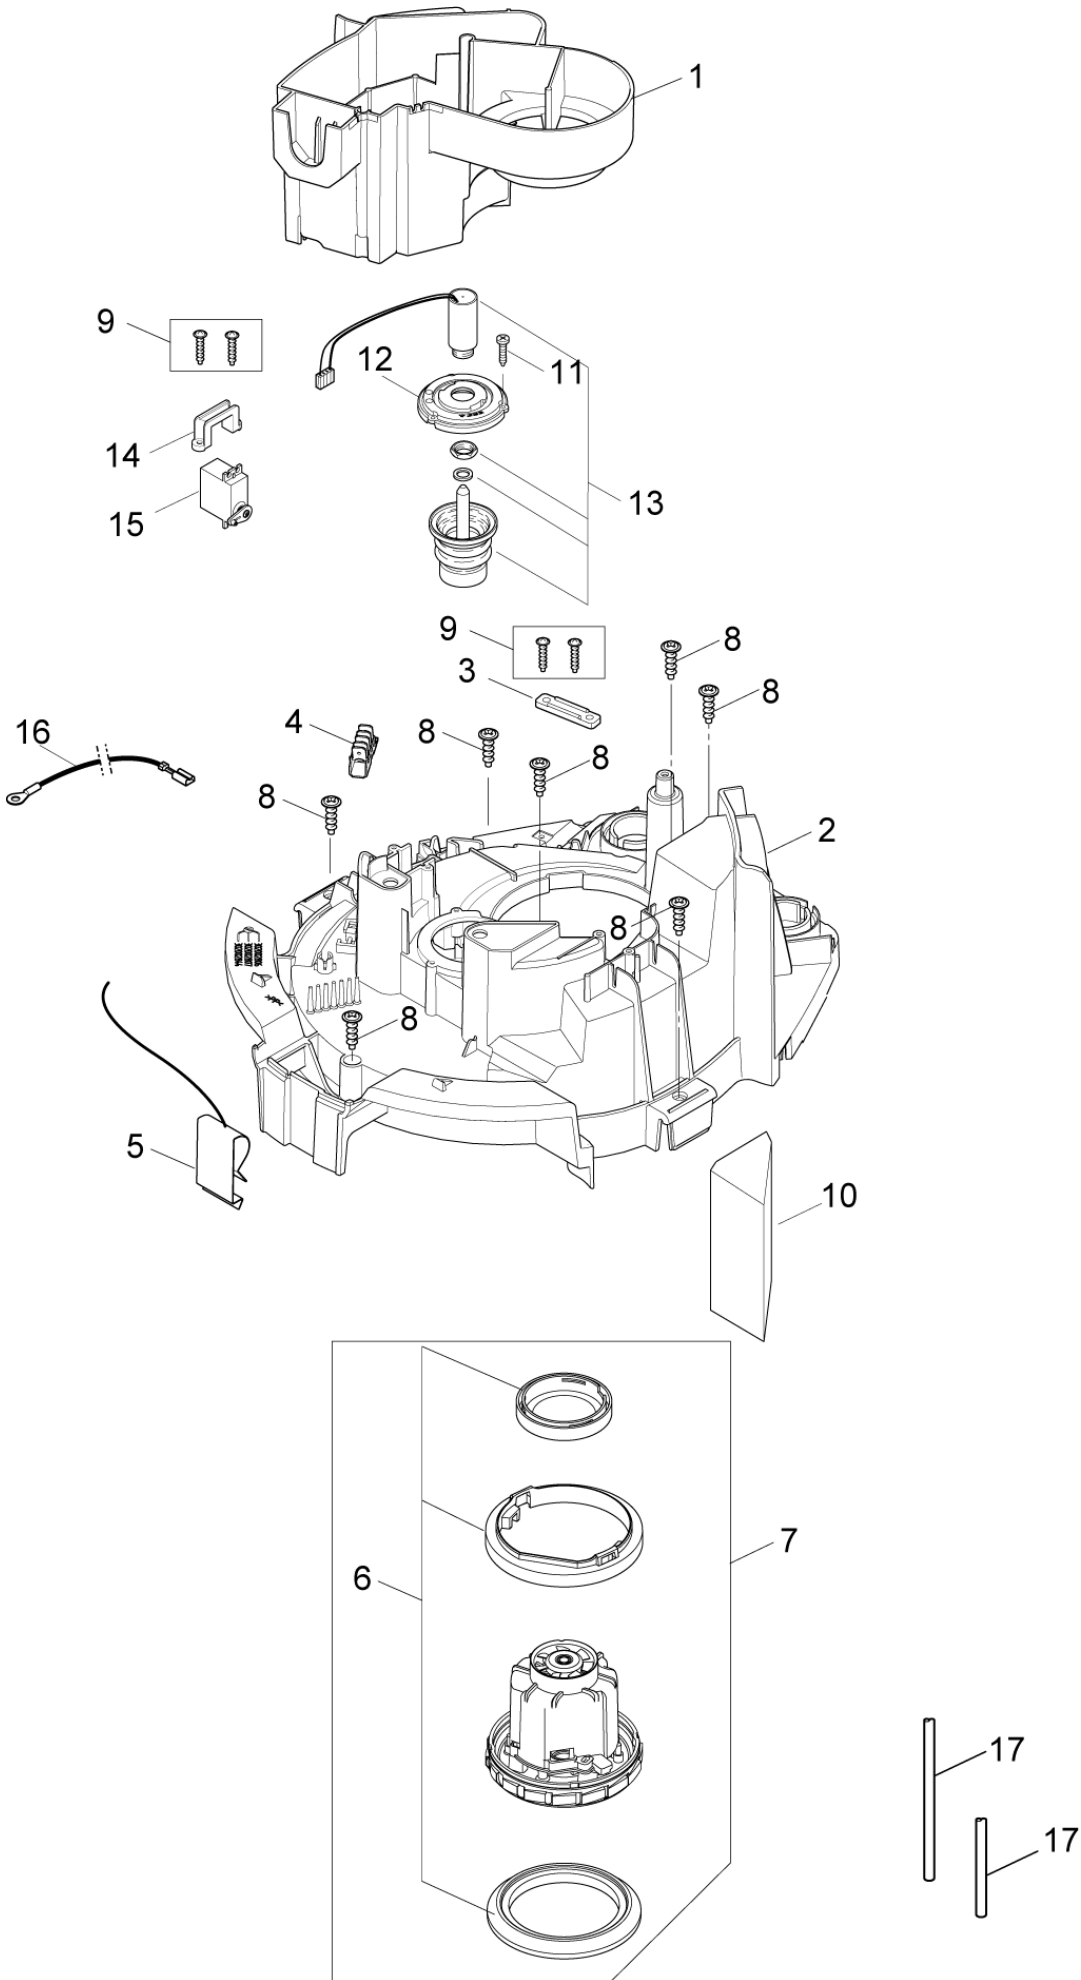

Page : 1

IA	Pos. no.	Qty.	Item no.	Item Text
	1	1	302004015	AIRGUIDE
	10	1	302004045	SOUND INSULATION OUTLET
	2	1	302004009	CLAMPINGPLATE PC
	3	1	302004030	STRAP FOR CABLE
	4	1	302004031	DISTRIBUTION STRIP 6-POL 16A
	5	1	302004023	CONTACT SPRING
	6	1	302003385	SEALING KIT R
	7	1	107400130	TURBINE KIT 1000W 110-120V
	8	1	302004029	SCREW 5X18
	9	1	302004032	SCREW 3.5X18

Order Parts Here:

Model : 36927 CAV 8 and CAV 12

Drawing : ATTIX30I07 Motor XC

IA	Pos. no.	Qty.	Item no.	Item Text
	1	1	302004015	AIRGUIDE
	10	1	302004045	SOUND INSULATION OUTLET
	11	3	302003319	SCHRAUBEN ATTIX/IVB 9 SET-01
	12	1	107400288	MAGNET MOUNTING PLATE
	13	1	107400292	MAGNET 110V
	14	1	107400289	SERVO BRACKET
	15	1	107400290	SERVO FOR XC
	16	1	26289	
	17	2	107400293	HOSE D3X1.5 TURBINE SIDE XC
	2	1	107400287	CLAMPINGPLATE XC
	3	1	302004030	STRAP FOR CABLE
	4	1	302004031	DISTRIBUTION STRIP 6-POL 16A
	5	1	302004023	CONTACT SPRING
	6	1	302003385	SEALING KIT R
	7	1	107400130	TURBINE KIT 1000W 110-120V
	8	1	302004029	SCREW 5X18
	9	1	302004032	SCREW 3.5X18

Order Parts Here:

Model : 36927 CAV 8 and CAV 12

Drawing : ATTIX5006 Container ATTIX 50

Model : 36927 CAV 8 and CAV 12

11-03-2009 11:44:31

Partlist : CAV812006 Container ATTIX 50

Page : 1

IA	Pos. no.	Qty.	Item no.	Item Text
	1	1	107400507	
	3	2	302004059	FRONT WHEEL FOR CONTAINER
	5	1	302004022	WHEEL AXLE
	6	1	107400063	SCREW 5X35
	7	2	302000639	WHEEL Ø150X20, BLACK
	8	2	47302	CLAMPING RING Ø28,6/Ø20X
	9	2	302001322	HUB CAP

Page : 1

IA	Pos. no.	Qty.	Item no.	Item Text
	1	1	107400506	
	2	2	46298	GUIDE ROLLER Ø 60
	4	1	302004022	WHEEL AXLE
	5	1	107400063	SCREW 5X35
	6	2	302000465	WHEEL Ø100X20
	7	2	47302	CLAMPING RING Ø28,6/Ø20X
	8	2	107400116	