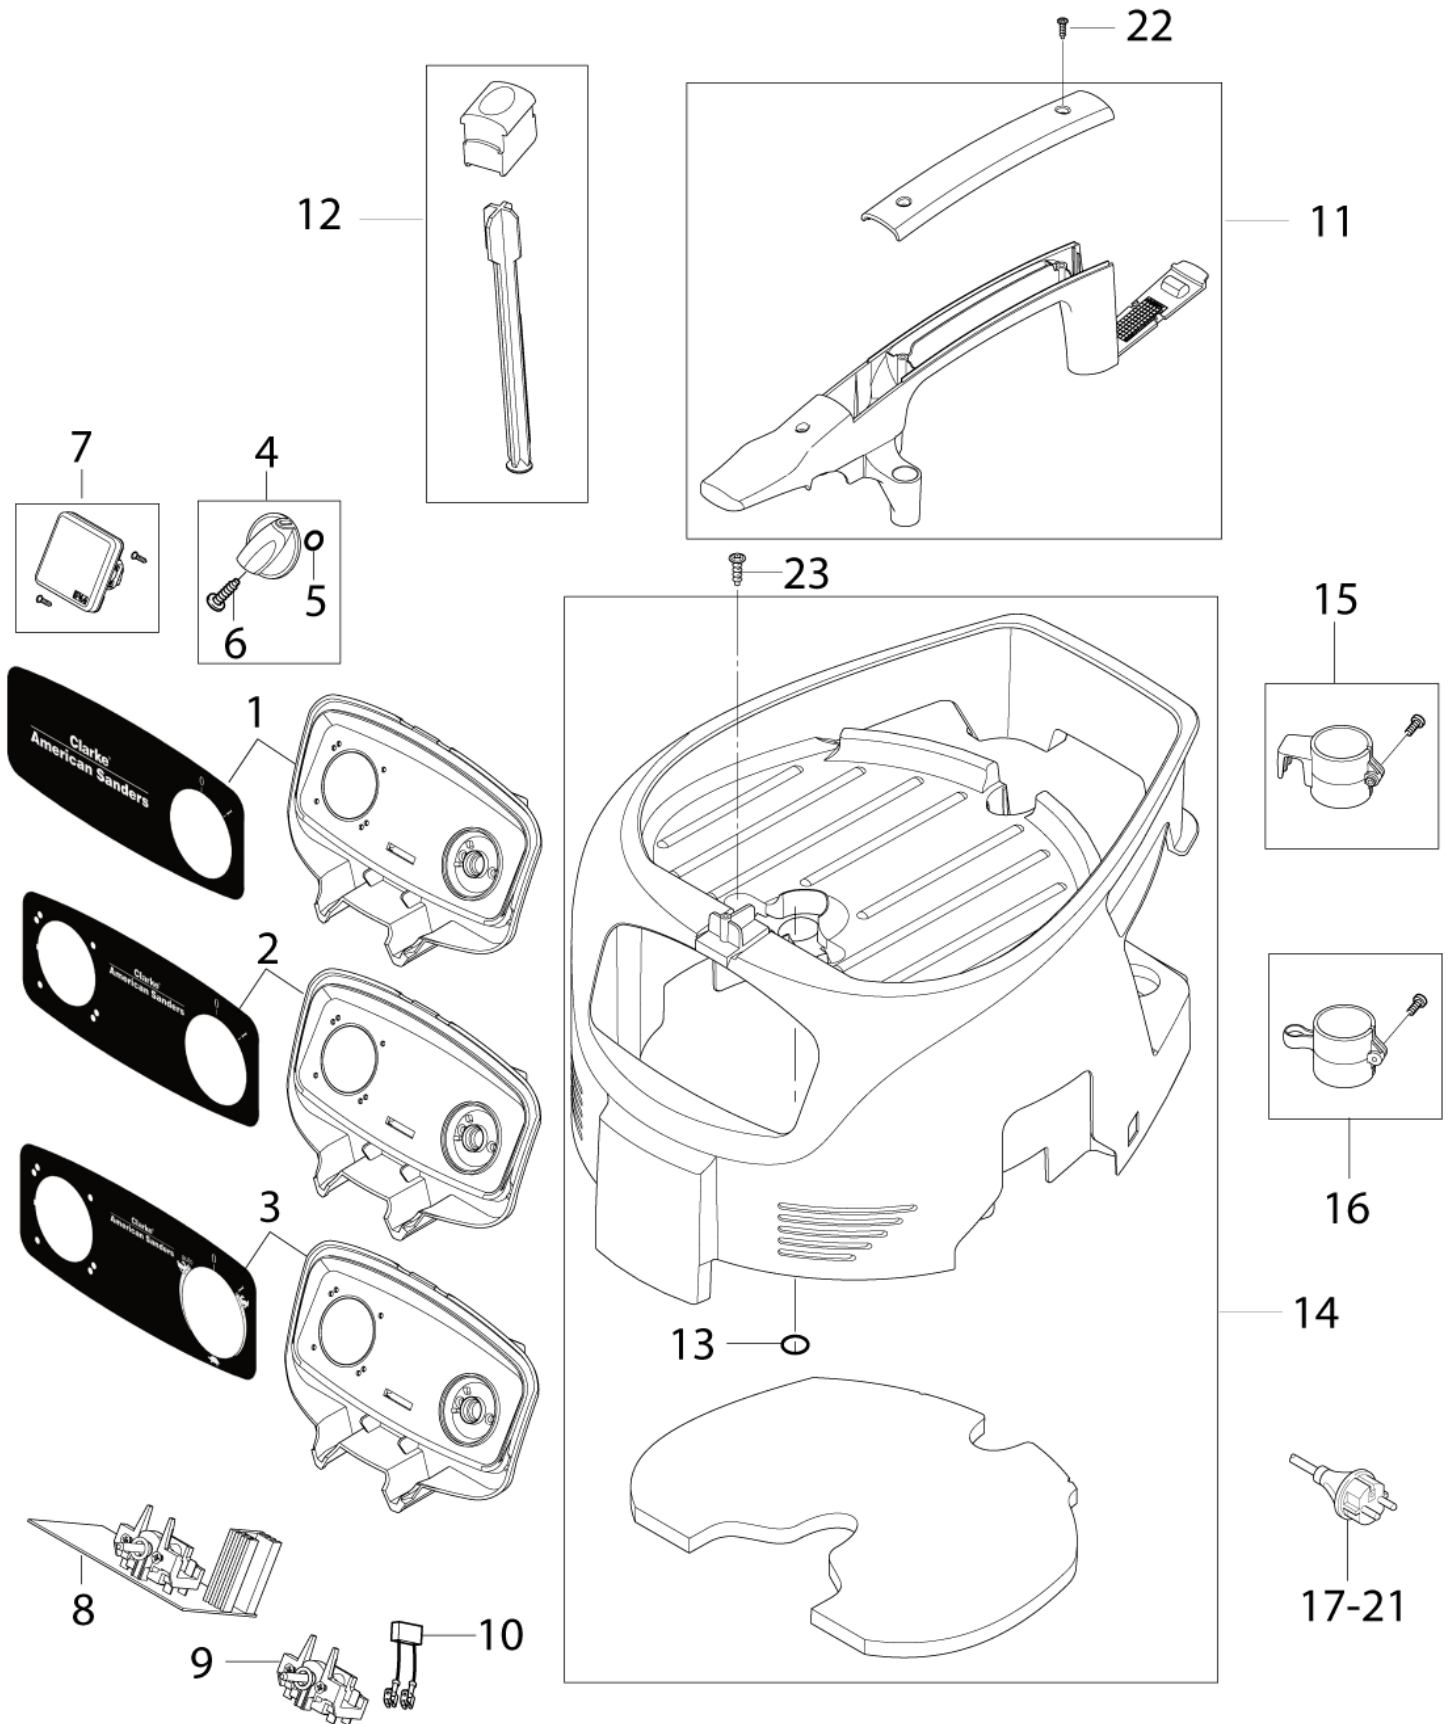

Model : 36927 CAV 8 and CAV 12

Drawing : CAV81201 Cabinet Push Clean & Basic & XC

Order Parts Here:

www.ivie-ent.com/parts
Ph:(918)254-5161

IA	Pos. no.	Qty.	Item no.	Item Text
	1	1	107400503	SWITCHBOX CAV 01PC
	10	1	48338	ANTI-INTERFERENCE CAPACITOR
	11	1	107400062	HANDLE FOR PUSH CLEAN
	11	1	302004050	HANDLE
	12	1	107400502	
	13	1	302004061	O-RING 25X2 NBR 70
	14	1	107400061	COVER BLACK XC BASIC
	14	1	302004046	COVER BLACK PC
	15	1	302004027	TUBE HOLDER HOOK
	16	1	107400064	TUBE HOLDER SNAP
	17	1	302000882	POWER CORD SJTW-AWG16/3X8
	18	1	26289	
	19	1	302004032	SCREW 3.5X18
	2	1	107400504	
	20	1	302004029	SCREW 5X18
	3	1	107400505	
	4	1	909100231	TURNING KNOB GR.1 6X5 PP GREY
	5	1	9868	O RING DIA10X2,5
	6	1	32526	SHEET METAL SCREW
	7	1	302000149	OUTLET BOX 2-P.+PE 15A/125V -US/CSA
	8	1	107400261	AUTO ON-OFF PCB XC 100-120V
	9	1	302004035	ON-OFF SWITCH

Order Parts Here:

Model : 36927 CAV 8 and CAV 12

Drawing : ATTIX30I03 Filtersystem Push Clean & Basic

IA	Pos. no.	Qty.	Item no.	Item Text	
	1	1	302004010	SOUND INSULATION FRONT	
	10	1	302000344	FLAP 79X53X25 ATTIX 3	
	13	1	302004029	SCREW 5X18	
	14	1	302004058	PLUG FOR BASIC	
	2	1	302004007	BASEPLATE PC	
	3	1	302004008	GASKET FOR CONTAINER	
	4	1	302000460	GASKET FILTER	
	5	1	302004016	DEFLECTOR	
	6	1	302000490	FILTER ELEMENT LD185X19	
	6	1	302001095	FILTER ELEMENT 185X140	
	7	1	302000472	FILTER SUPPORT CAGE ATTIX	PP
	8	2	302004005	CONTAINER CLAMP	
	9	1	909100083	TORSION SPRING D0.9X18X45 INOX	