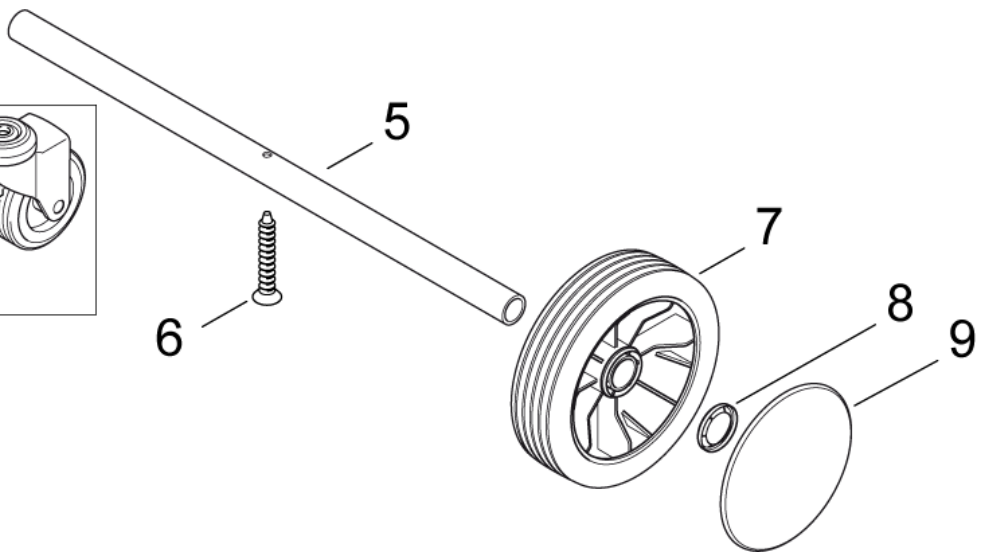

Model : 36927 CAV 8 and CAV 12

Drawing : ATTIX5006 Container ATTIX 50

Model : 36927 CAV 8 and CAV 12

11-03-2009 11:44:31

Partlist : CAV812006 Container ATTIX 50

Page : 1

IA	Pos. no.	Qty.	Item no.	Item Text
	1	1	107400507	
	3	2	302004059	FRONT WHEEL FOR CONTAINER
	5	1	302004022	WHEEL AXLE
	6	1	107400063	SCREW 5X35
	7	2	302000639	WHEEL Ø150X20, BLACK
	8	2	47302	CLAMPING RING Ø28,6/Ø20X
	9	2	302001322	HUB CAP

Order Parts Here:

www.ivie-ent.com/parts
Ph:(918)254-5161