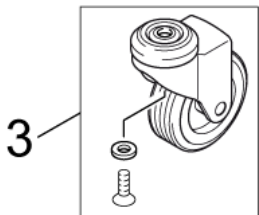

Model : 36927 CAV 8 and CAV 12

Drawing : ATTIX5006 Container ATTIX 50

Model : 36927 CAV 8 and CAV 12

11-03-2009 11:44:31

Partlist : CAV812006 Container ATTIX 50

Page : 1

IA	Pos. no.	Qty.	Item no.	Item Text
	1	1	107400507	
	3	2	302004059	FRONT WHEEL FOR CONTAINER
	5	1	302004022	WHEEL AXLE
	6	1	107400063	SCREW 5X35
	7	2	302000639	WHEEL Ø150X20, BLACK
	8	2	47302	CLAMPING RING Ø28,6/Ø20X
	9	2	302001322	HUB CAP

Order Parts Here:

www.ivie-ent.com/parts
Ph:(918)254-5161