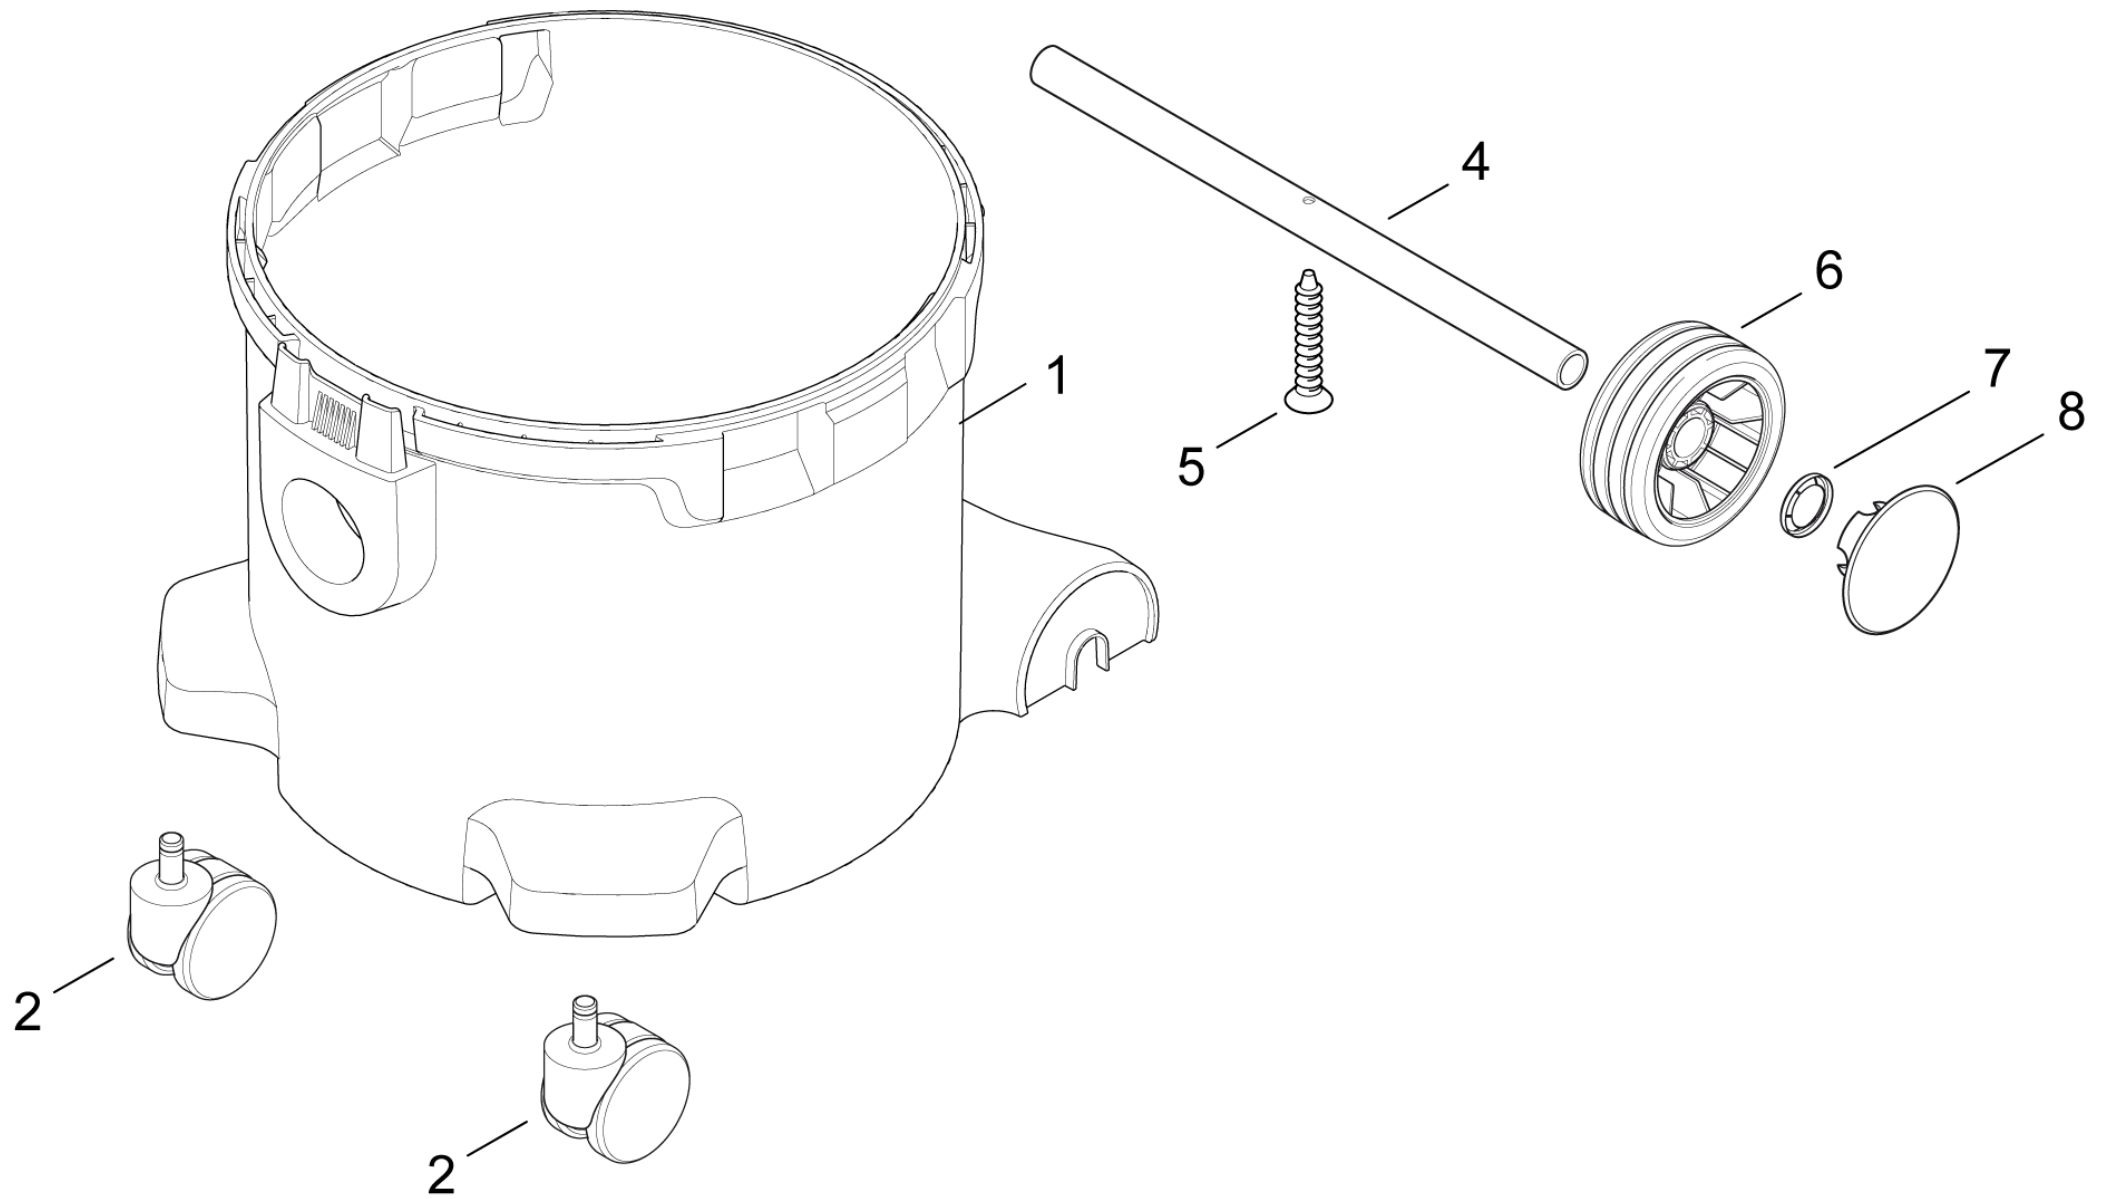

Model : 36927 CAV 8 and CAV 12

Drawing : ATTIX3008 Container ATTIX 30

Model : 36927 CAV 8 and CAV 12

11-03-2009 11:44:06

Partlist : CAV812008 Container ATTIX 30

Page : 1

IA	Pos. no.	Qty.	Item no.	Item Text
	1	1	107400506	
	2	2	46298	GUIDE ROLLER Ø 60
	4	1	302004022	WHEEL AXLE
	5	1	107400063	SCREW 5X35
	6	2	302000465	WHEEL Ø100X20
	7	2	47302	CLAMPING RING Ø28,6/Ø20X
	8	2	107400116	

Order Parts Here: