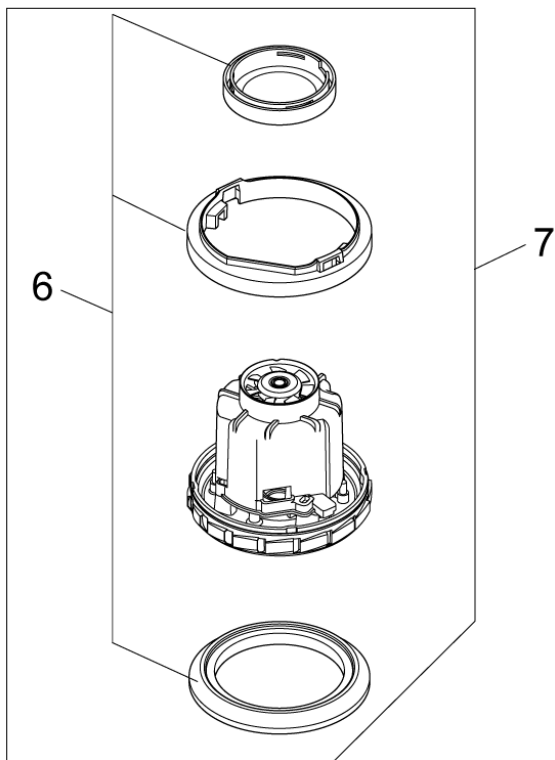

Model : 36927 CAV 8 and CAV 12

Drawing : ATTIX30I05 Motor Basic and Push Clean

Model : 36927 CAV 8 and CAV 12

11-03-2009 11:43:18

Partlist : CAV812005 Motor Basic and Push Clean

Page : 1

IA	Pos. no.	Qty.	Item no.	Item Text
	1	1	302004015	AIRGUIDE
	10	1	302004045	SOUND INSULATION OUTLET
	2	1	302004009	CLAMPINGPLATE PC
	3	1	302004030	STRAP FOR CABLE
	4	1	302004031	DISTRIBUTION STRIP 6-POL 16A
	5	1	302004023	CONTACT SPRING
	6	1	302003385	SEALING KIT R
	7	1	107400130	TURBINE KIT 1000W 110-120V
	8	1	302004029	SCREW 5X18
	9	1	302004032	SCREW 3.5X18

Order Parts Here: