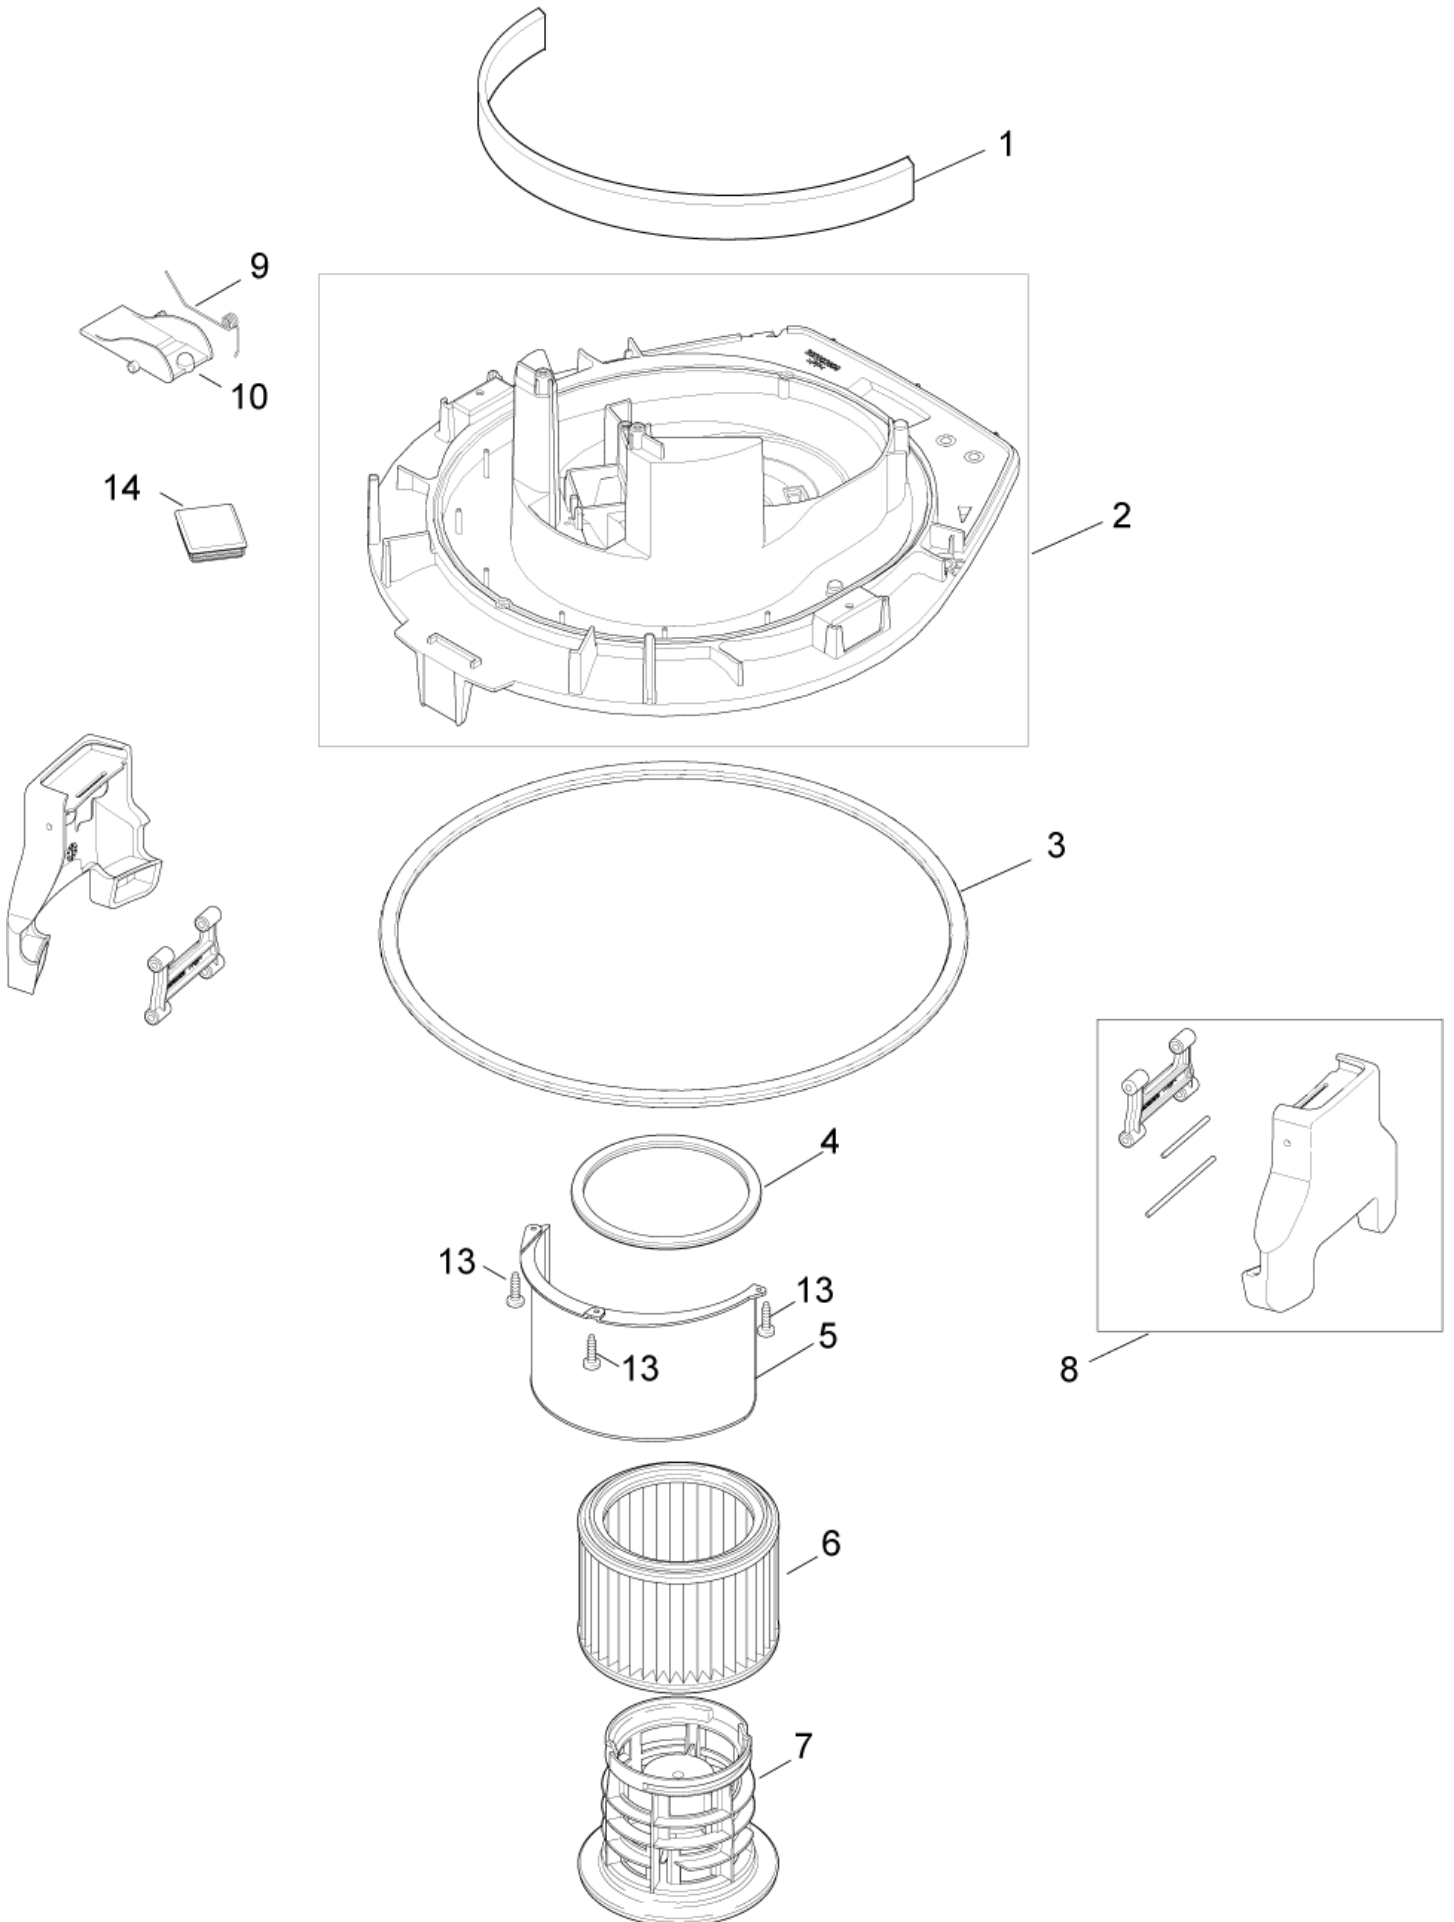

Model : 36927 CAV 8 and CAV 12

Drawing : CAV81201 Cabinet Push Clean & Basic & XC

Order Parts Here:

www.ivie-ent.com/parts
Ph:(918)254-5161

IA	Pos. no.	Qty.	Item no.	Item Text
	1	1	107400503	SWITCHBOX CAV 01PC
	10	1	48338	ANTI-INTERFERENCE CAPACITOR
	11	1	107400062	HANDLE FOR PUSH CLEAN
	11	1	302004050	HANDLE
	12	1	107400502	
	13	1	302004061	O-RING 25X2 NBR 70
	14	1	107400061	COVER BLACK XC BASIC
	14	1	302004046	COVER BLACK PC
	15	1	302004027	TUBE HOLDER HOOK
	16	1	107400064	TUBE HOLDER SNAP
	17	1	302000882	POWER CORD SJTW-AWG16/3X8
	18	1	26289	
	19	1	302004032	SCREW 3.5X18
	2	1	107400504	
	20	1	302004029	SCREW 5X18
	3	1	107400505	
	4	1	909100231	TURNING KNOB GR.1 6X5 PP GREY
	5	1	9868	O RING DIA10X2,5
	6	1	32526	SHEET METAL SCREW
	7	1	302000149	OUTLET BOX 2-P.+PE 15A/125V -US/CSA
	8	1	107400261	AUTO ON-OFF PCB XC 100-120V
	9	1	302004035	ON-OFF SWITCH

Order Parts Here:

Model : 36927 CAV 8 and CAV 12

Drawing : ATTIX30I03 Filtersystem Push Clean & Basic

IA	Pos. no.	Qty.	Item no.	Item Text	
	1	1	302004010	SOUND INSULATION FRONT	
	10	1	302000344	FLAP 79X53X25 ATTIX 3	
	13	1	302004029	SCREW 5X18	
	14	1	302004058	PLUG FOR BASIC	
	2	1	302004007	BASEPLATE PC	
	3	1	302004008	GASKET FOR CONTAINER	
	4	1	302000460	GASKET FILTER	
	5	1	302004016	DEFLECTOR	
	6	1	302000490	FILTER ELEMENT LD185X19	
	6	1	302001095	FILTER ELEMENT 185X140	
	7	1	302000472	FILTER SUPPORT CAGE ATTIX	PP
	8	2	302004005	CONTAINER CLAMP	
	9	1	909100083	TORSION SPRING D0.9X18X45 INOX	

Page : 1

IA	Pos. no.	Qty.	Item no.	Item Text
	1	1	107400506	
	2	2	46298	GUIDE ROLLER Ø 60
	4	1	302004022	WHEEL AXLE
	5	1	107400063	SCREW 5X35
	6	2	302000465	WHEEL Ø100X20
	7	2	47302	CLAMPING RING Ø28,6/Ø20X
	8	2	107400116	