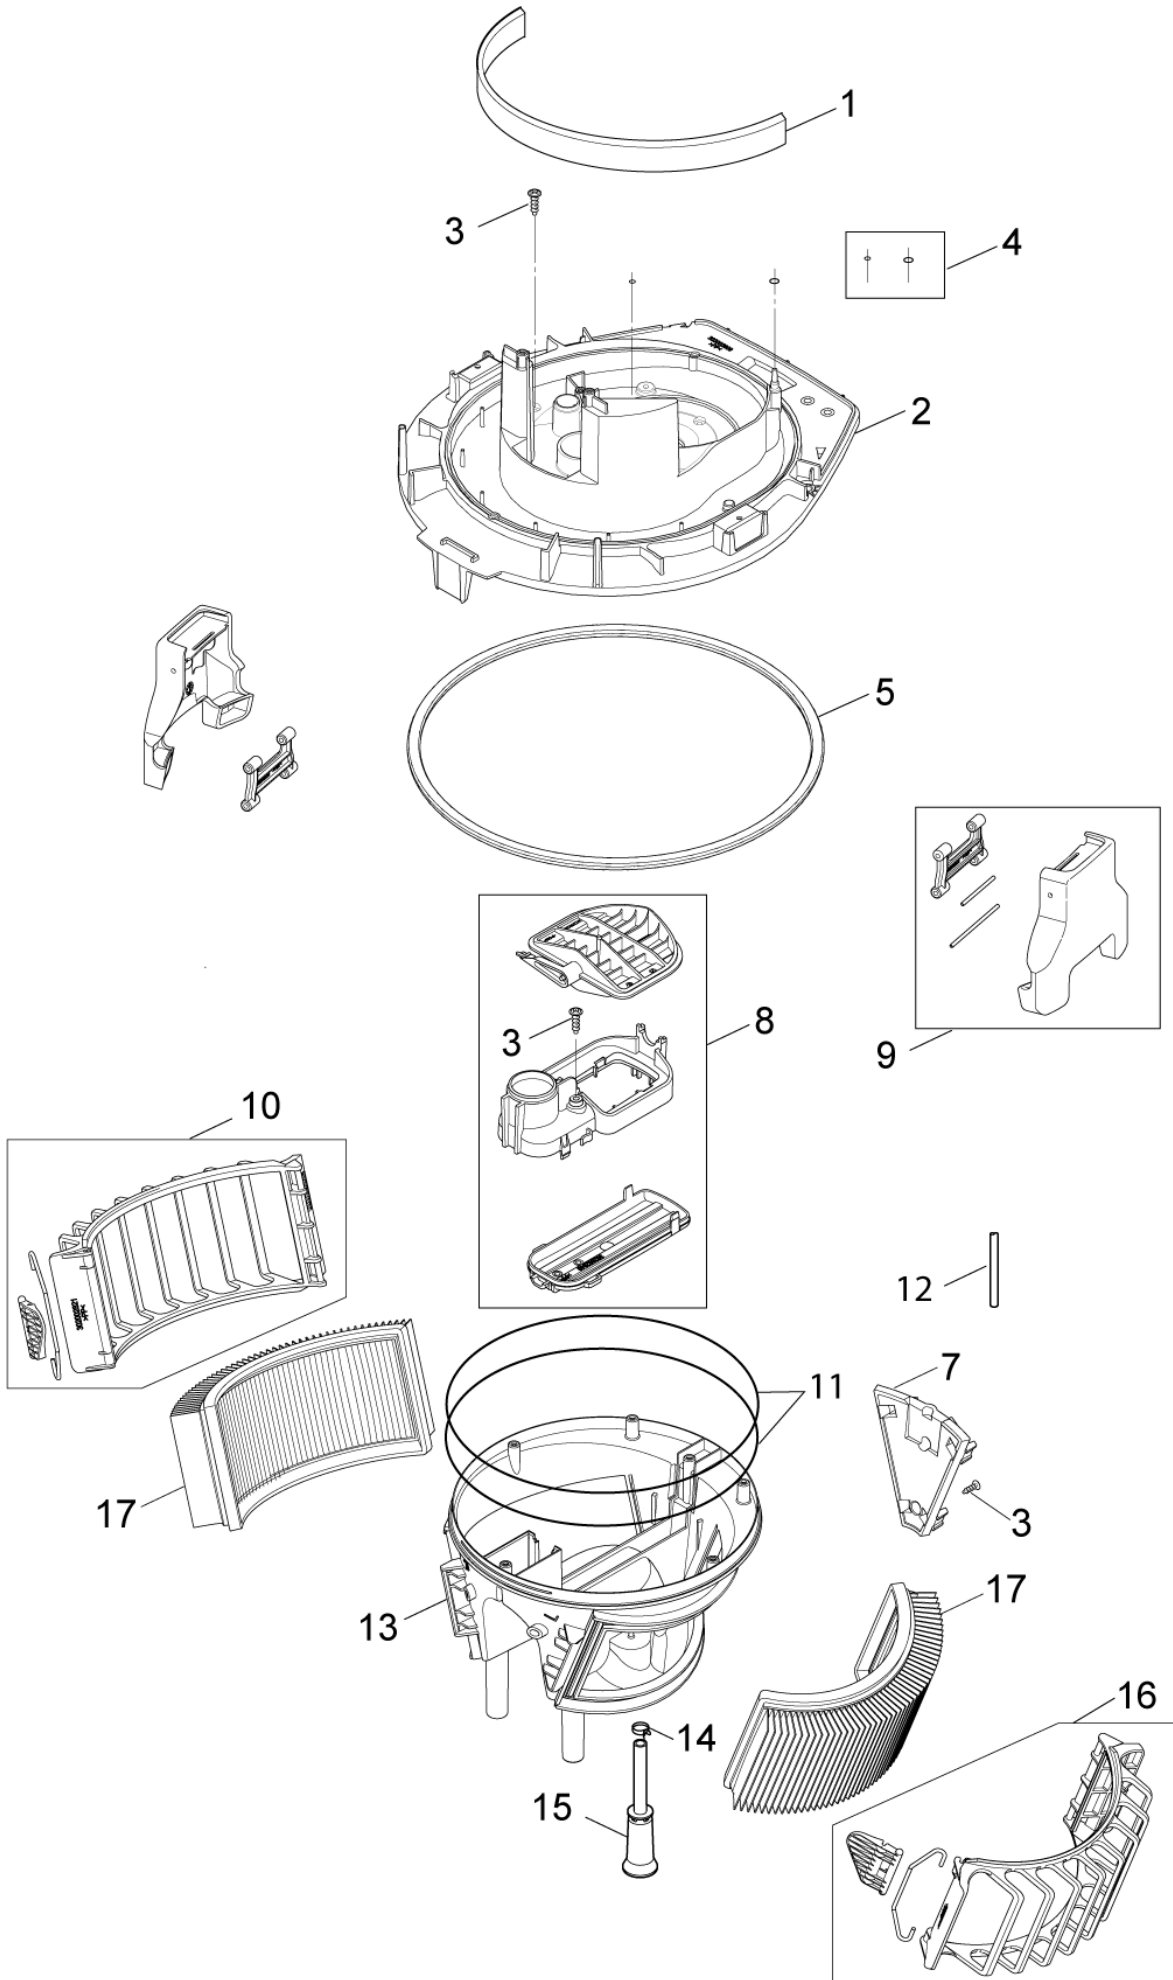

Model : 36927 CAV 8 and CAV 12

Drawing : ATTIX30I04 Filtersystem XC

IA	Pos. no.	Qty.	Item no.	Item Text
	1	1	302004010	SOUND INSULATION FRONT
	10	1	107400281	FILTERCASING FLAT FILTER R
	11	1	107400283	SEALING FOR XC
	12	1	107400280	HOSE D3X1.5 FILTER SIDE XC
	13	1	107400279	FILTERBRACKET XC
	14	1	107400285	BAND CLAMP FITTING
	15	1	107400284	HOSE D42X155 FILL LEV. SHUTOFF
	16	1	107400282	FILTERCASING FLAT FILTER L
	17	1	107400449	
	17	1	302002842	FLAT FILTER SET 2 PCS
	2	1	107400275	BASEPLATE XC
	3	9	302004029	SCREW 5X18
	4	1	107400274	O-RING XC KIT
	5	1	302004008	GASKET FOR CONTAINER
	6	1	107400276	SERVO WIRE XC
	7	1	107400278	FILTERBRACKET PLATE XC
	8	1	107400277	CX FLAP KIT
	9	2	302004005	CONTAINER CLAMP

Order Parts Here:

 www.ivie-ent.com/parts Ph:(918)254-5161