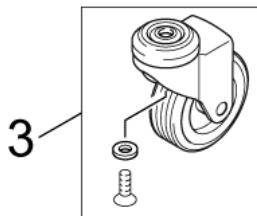

Model : 36927 CAV 8 and CAV 12

Drawing : ATTIX5006 Container ATTIX 50

Model : 36927 CAV 8 and CAV 12

11-03-2009 11:44:31

Partlist : CAV812006 Container ATTIX 50

Page : 1

IA	Pos. no.	Qty.	Item no.	Item Text
	1	1	107400507	
	3	2	302004059	FRONT WHEEL FOR CONTAINER
	5	1	302004022	WHEEL AXLE
	6	1	107400063	SCREW 5X35
	7	2	302000639	WHEEL Ø150X20, BLACK
	8	2	47302	CLAMPING RING Ø28,6/Ø20X
	9	2	302001322	HUB CAP

Order Parts Here:

www.ivie-ent.com/parts
Ph:(918)254-5161